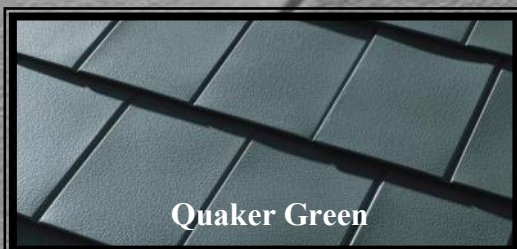

Quaker Green