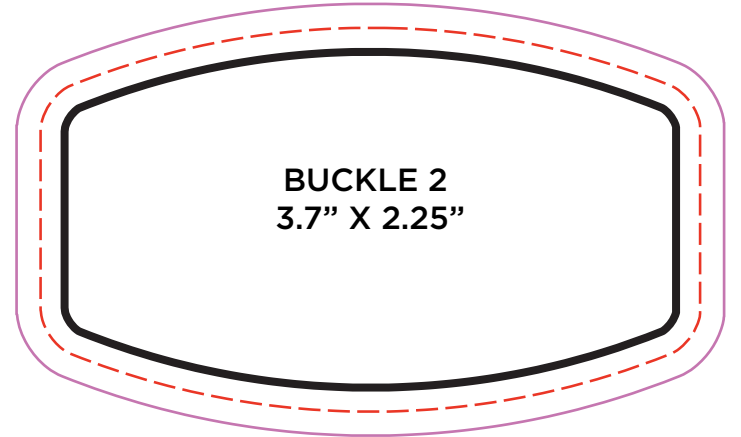

STOCK LEATHER PATCH SHAPES

MOST POPULAR!!

WHITE
BLACK

HENNA

WHEAT
BROWN