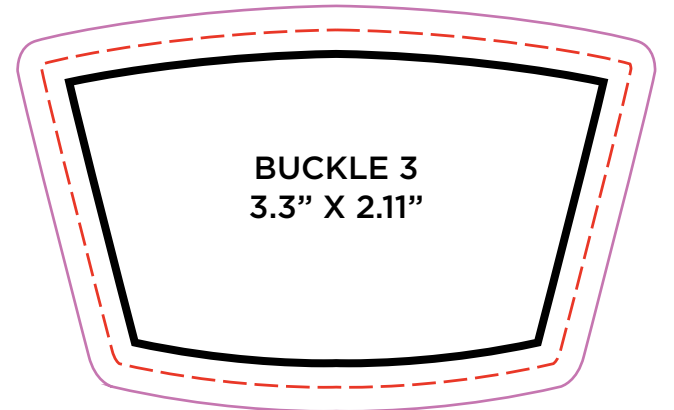

STOCK LEATHER PATCH SHAPES

MOST POPULAR!!

WHITE
BLACK

HENNA

WHEAT
BROWN