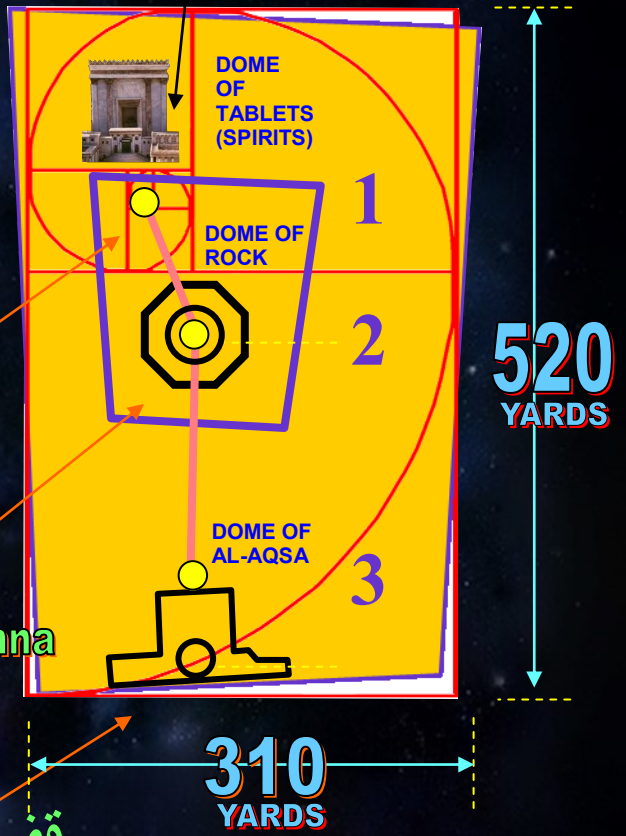

TEMPLE MOUNT PLATFORM OVERLAY WITH PHI RATIO PROPORTIONS EARTHLY TEMPLE LOCATION (TOP VIEW)

THE 3RD TEMPLE
HOLY OF HOLIES

ARK OF COVENANT TYPE OF TEMPLE MOUNT PLATFORM

The dimensions of the Ark of the Covenant approximates the dimensions of the Temple Mount Platform with an overlay of the phi ratio spiral. When the phi ratio spiral is overlaid, the center point directly correlates to the Dome of the Spirit or also known as the Dome of the Tablets, alluding to the Tablets of Moses, the 10 Commandments. If this typology is consistent, then the 3 main articles contained within the Ark of the Covenant, directly relate to the 3 main structures on the Platform.

Tablets of Law