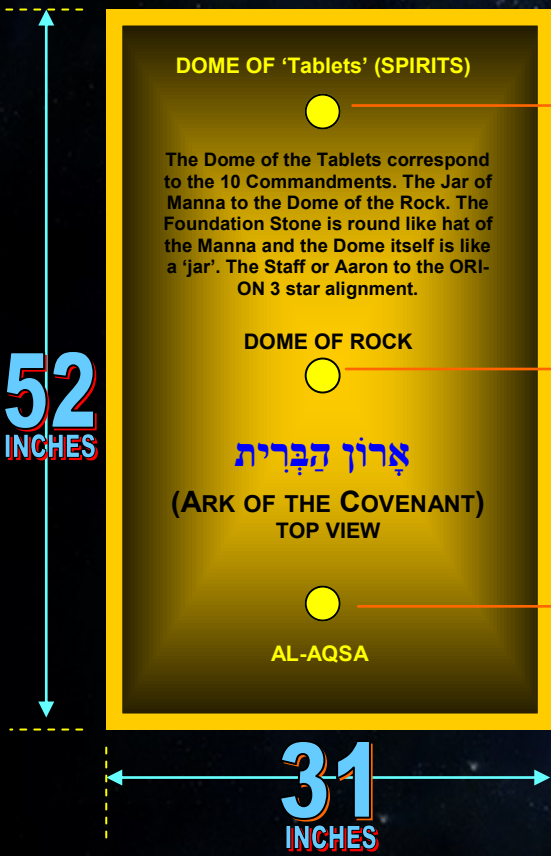

THE ARK OF THE COVENANT Conceptual arrangement by Ron Wyatt 52x31x31 inches

THUS SAITH YHWH,
'The Heaven is my Throne, and the Earth is my footstool: where is the House that ye build unto me? and where is the place of My Rest?'

MESSIAH - JESUS A TYPE OF THE ARK

1) TABLETS = LAW (DEATH)
  'Do not think that I have come to abolish the Law or the Prophets; I have not come to abolish them but to fulfill them.' - Matthew 5:17
2) MANNA = BREAD (LIFE)
  'I am the Bread of Life: whoever comes to Me shall not hunger, and whoever believes in Me shall never thirst.' - John 6:35
3) STAFF = RESURRECTION (LIFE)
  'I am the Resurrection, and the Life: he that believeth in Me, though he were dead, yet shall he live' ... - John 11:25