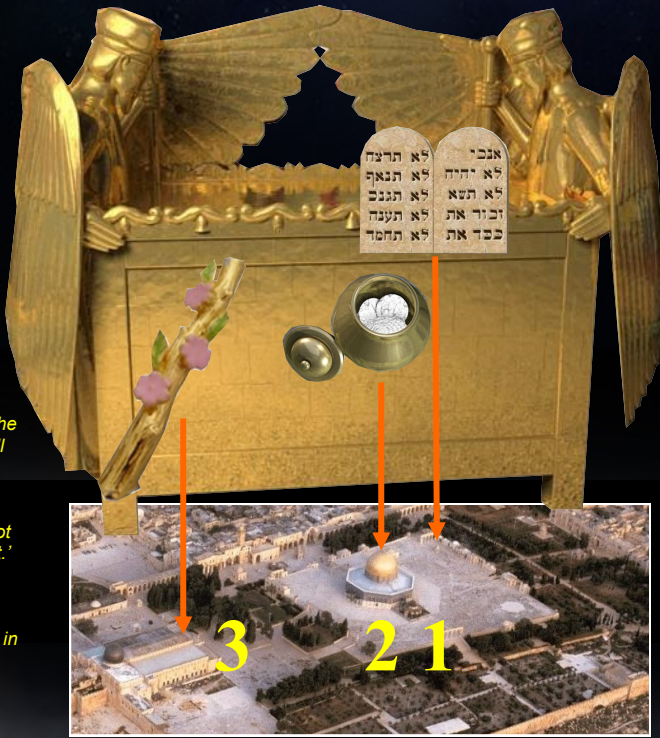

**GOLDEN RATIO
MATHEMATICAL CONCEPT**
'In mathematics, two quantities are in the golden ratio if their ratio is the same as the ratio of their sum to the larger of the two quantities. The figure on the right illustrates the geometric relationship.'

$$\Phi = 1.61$$

DOMES OF TABLETS (SPIRITS)
HOLY OF HOLIES

HOUSE OF YHWH

House of Prayer for All Nations - Isaiah 56:7

THE 3rd Temple