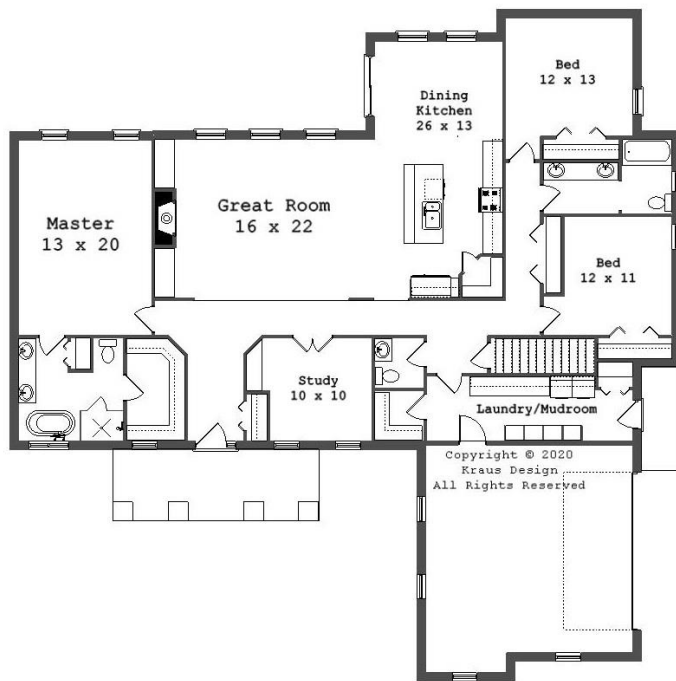

Your Land Your Style Your Home Your Way
Design + Build = Your Best Value

The Silver Lake Ranch
2375 Sq.Ft.

Copyright © 2020 Kraus Design
All Rights Reserved

The **Kraus** Company
DESIGN BUILD

248-972-5549