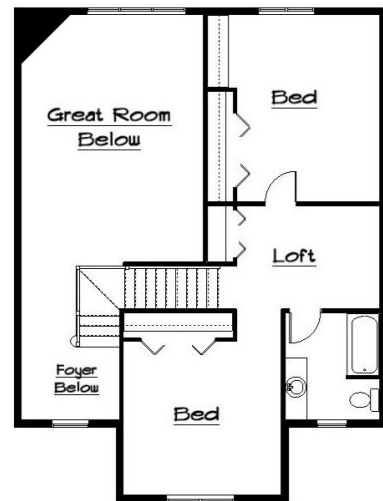

Your Land Your Style Your Home Your Way

Design + Build = Your Best Value

The Snug Harbor
2300 Sq.Ft

Copyright © 2019 Kraus Design
All Rights Reserved

The Kraus Company
DESIGN BUILD

248-972-5549

Setting the New Standard