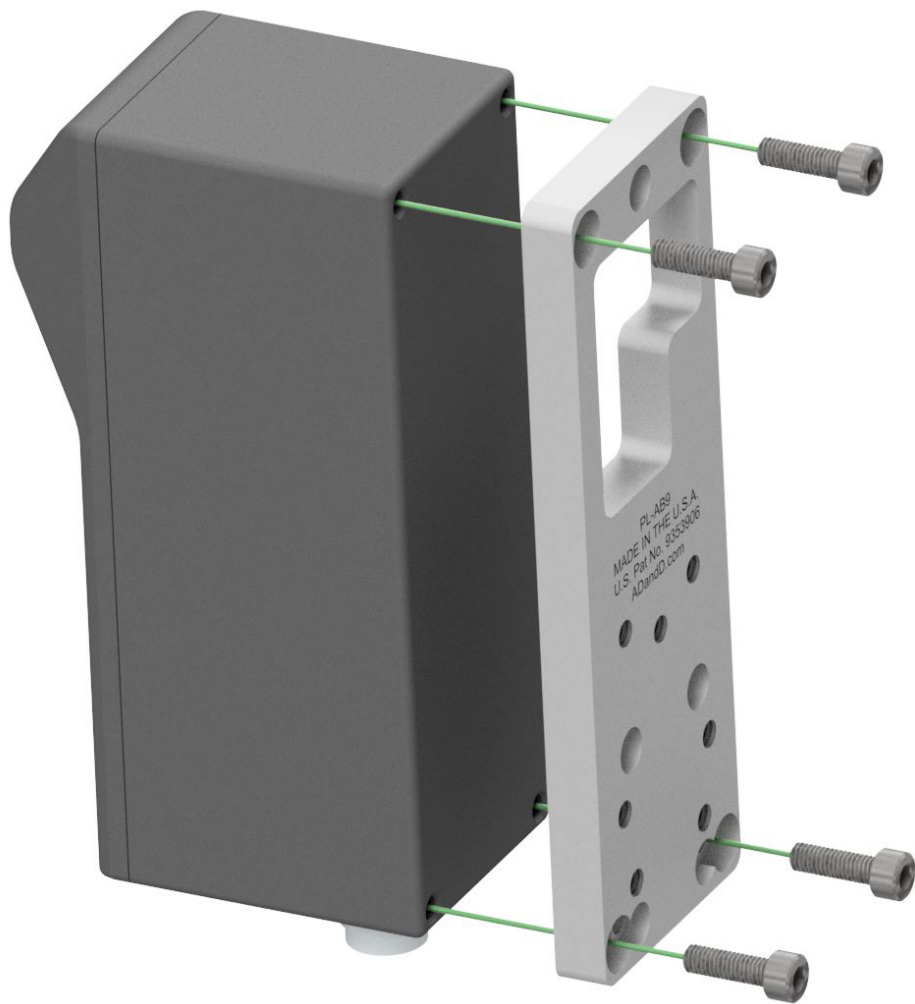

ADandD P/N PL-AB9

Mounting for LMI Gocator 2330

Mounts with included (4) S.H.C.S - M5-0.8mm X 16mm 18-8SS

Sample Setup Application