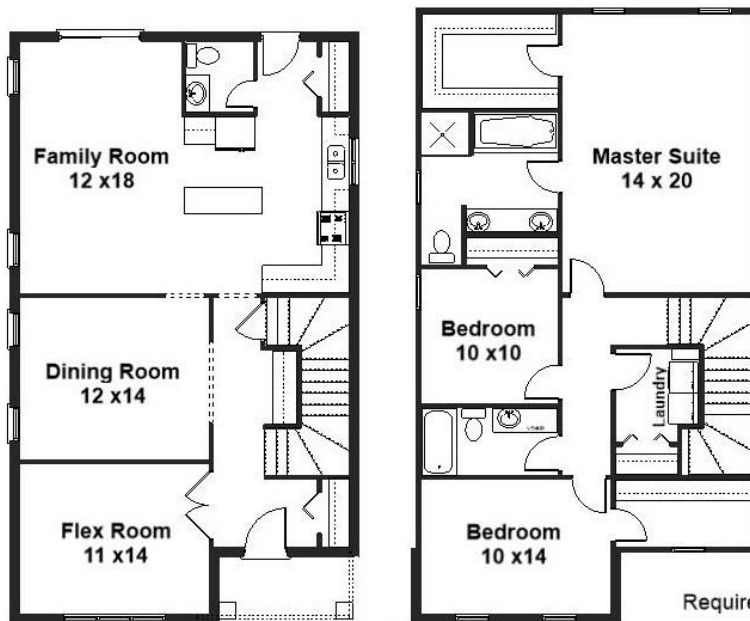

Your Land Your Style Your Home Your Way

Design + Build = Your Best Value

In-Town 4006D
2065 Sq.Ft.

KRAUS
DESIGN + BUILD

248-972-5549

Requires 5120 Sq.Ft. Home Site
40' x 128'

Copyright © 2017 Kraus Design
All Rights Reserved