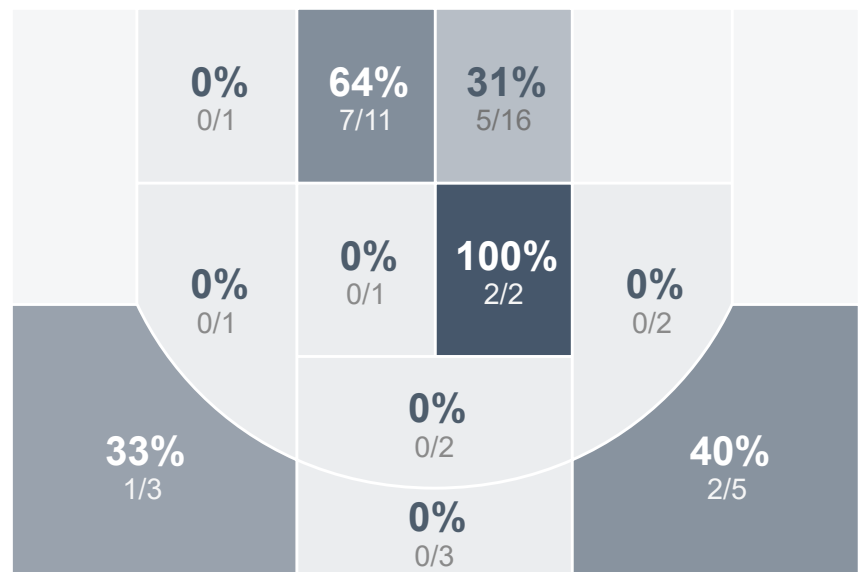

Turtle Mountain High School