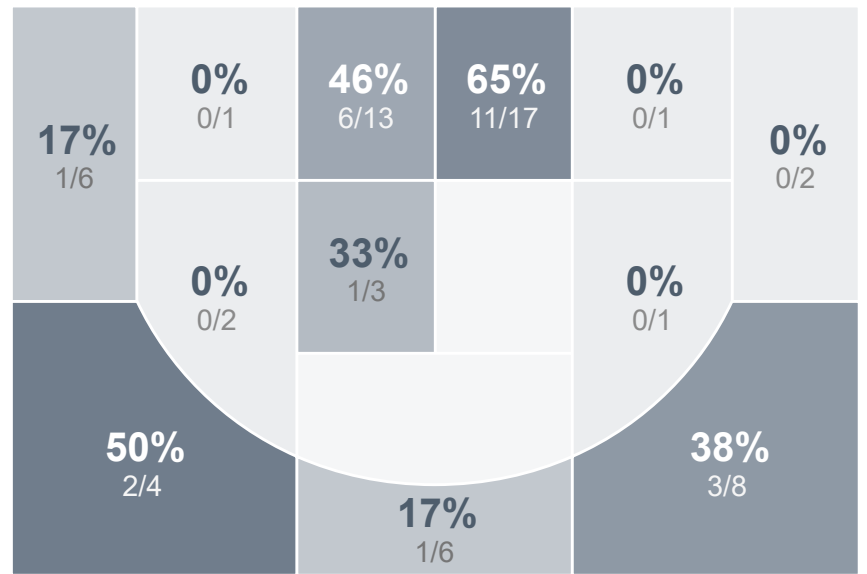

Girls' Varsity Basketball - New