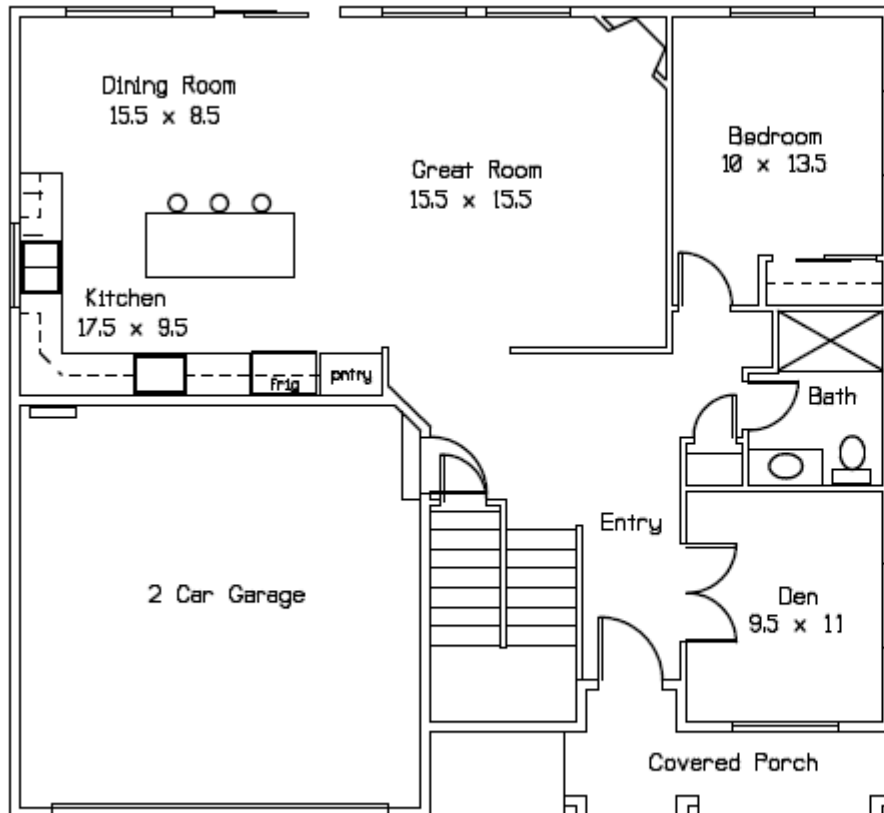

# ASHWOOD COURT

8609 - 244TH ST SW

4 BED, 3 BATH, BONUS/BED  
DEN, PATIO, 2-CAR GARAGE

APPROX. 2597 SF

First Floor

Second Floor