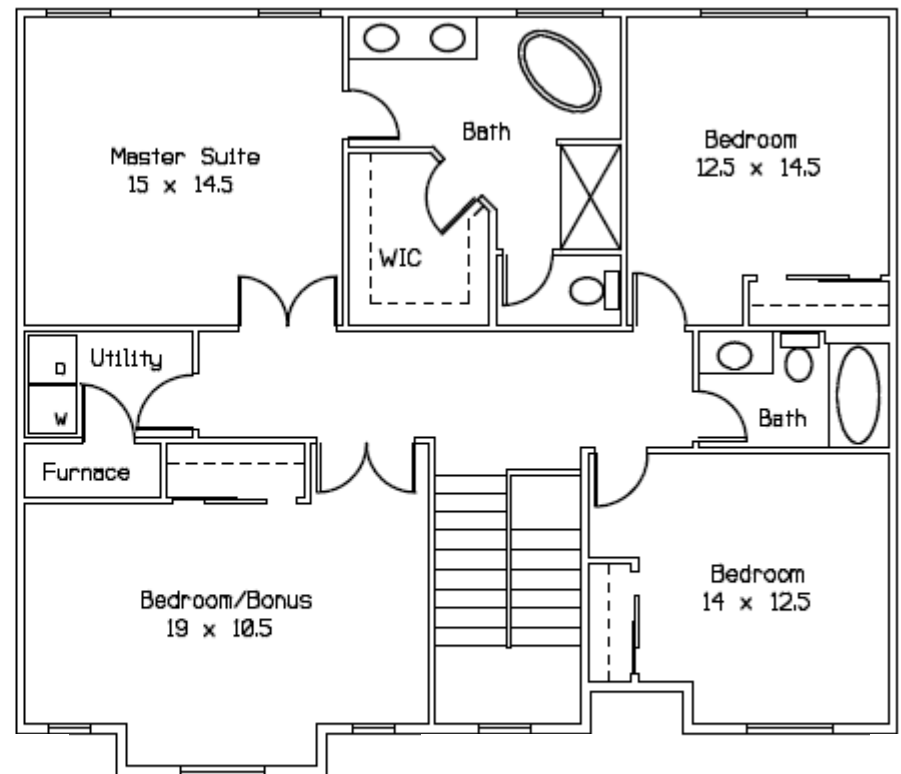

# ASHWOOD COURT

8609 - 244TH ST SW

4 BED, 3 BATH, BONUS/BED  
DEN, PATIO, 2-CAR GARAGE

APPROX. 2597 SF

First Floor

Second Floor