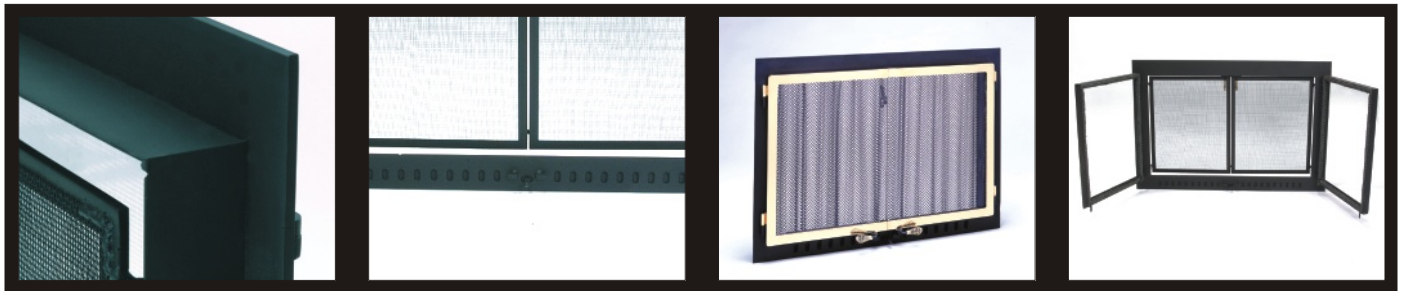

Eliminate cold drafts and odor while gaining control of your fire with the **SUPREME** air tight fireplace door. Each **SUPREME** features twin doors, steel frame, glass door sections that have a continuous woven gasket sealing them to the frame of the door. The combination of these gaskets with a positive locking latch, virtually eliminates heat loss from the home through the fireplace opening. **Designed for maximum sealing quality, the SUPREME is ideal for closed door heating fireplaces and to solve problems with troublesome applications.**

Standard Features

Sliding Fire Screen
 2" Mounting Flange
 Tempered or Ceramic Glass
 Wooden Block, Black Spring or Brass Spring Handles

Black Finish
 Room Air Inlet

Optional Features

Swing Style Fire Screen
 24 k. Gold Plated Doors