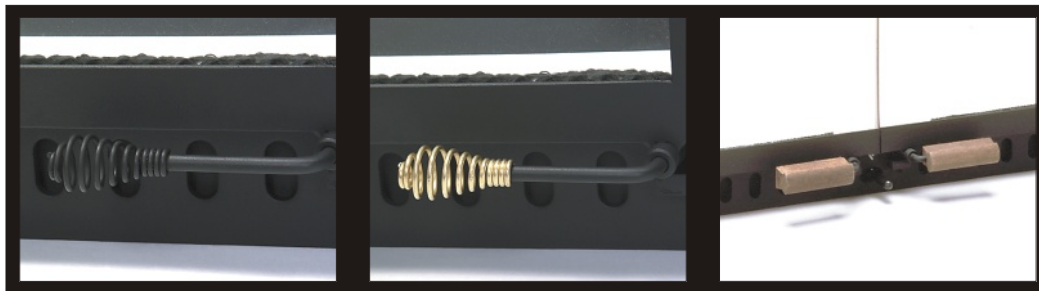

Brass Spring Handle

Block Wood Handle

Black Spring Handle