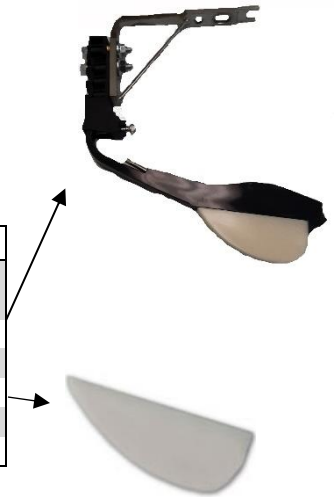

2024

KEY FEATURES:

- MEMORY POLYMER
- LOWER REPLACEMENT COST
- OPTIMUM SEED PLACEMENT
- FARMER DESIGNED
- STAINLESS STEEL TUBE

PART #	APPLICATION	TAIL STYLE	PRICE EA.
FR230	PP STYLE	QUICK ATTACH	\$ 39.95 SALE
FR200	PP STYLE	STANDARD WITH WEAR PLATE	\$ 39.95 SALE
FR550/420W	JD MES/ EXACT EMERGE	STANDARD	\$ 64 SALE
FR350	REPLACEMENT WEDGE	STANDARD	\$ 10.95 SALE
DF420W	GP/TYE/JD DRILLS	STANDARD	\$ 38.50 SALE

Flo-Rite seed firmers offer a NEW and improved revolutionary design compared to traditional seed firmer technology. By incorporating a durable high tech memory polymer, a replaceable wear plate and protected fertilizer tube, farmers now have a tool to increase yields while enjoying lower replacement costs!