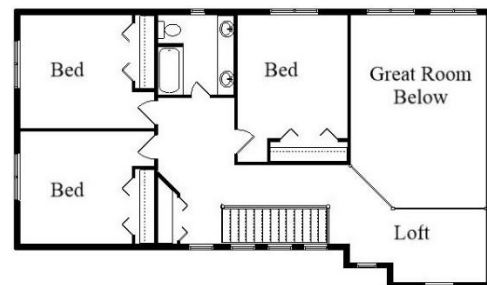

Your Land Your Style Your Home Your Way  
Design + Build = Your Best Value

The **Kraus** Company, LLC  
DESIGN BUILD

248-972-5549

Setting the New Standard

Your Land Your Style Your Home Your Way  
Design + Build = Your Best Value

**Wattles Cabin V**  
**2475 Sq.Ft.**  
Copyright © 2021 Kraus Design Build  
All Rights Reserved

The **Kraus** Company  
DESIGN BUILD  
248-972-5549

Setting the New Standard

Your Land Your Style Your Home Your Way  
Design + Build = Your Best Value