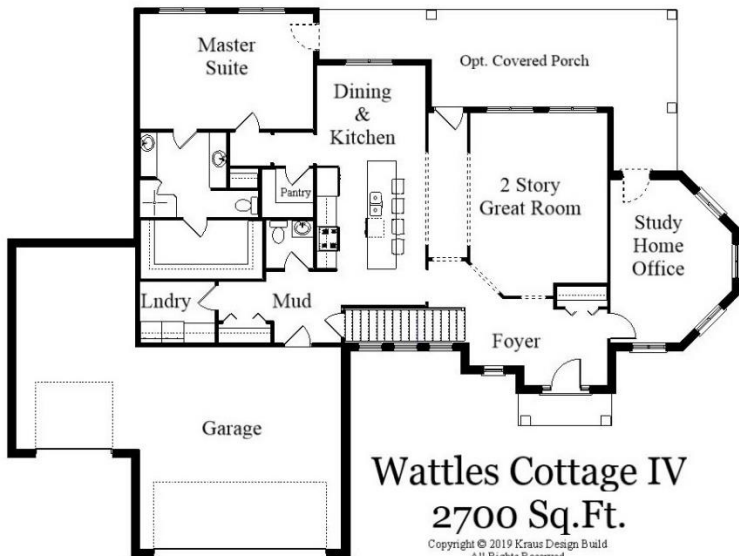

Your Land Your Style Your Home Your Way  
Design + Build = Your Best Value

The **Kraus** Company, LLC  
DESIGN BUILD

248-972-5549

Setting the New Standard

Your Land Your Style Your Home Your Way  
Design + Build = Your Best Value

**Wattles Cabin V**  
**2475 Sq.Ft.**  
Copyright © 2021 Kraus Design Build  
All Rights Reserved

The **Kraus** Company  
DESIGN BUILD  
248-972-5549

Setting the New Standard

Your Land Your Style Your Home Your Way  
Design + Build = Your Best Value