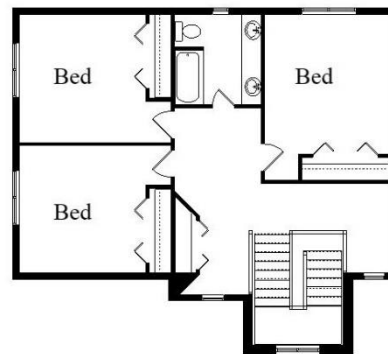

Your Land Your Style Your Home Your Way  
Design + Build = Your Best Value

The **Kraus** Company, LLC  
DESIGN BUILD

248-972-5549

Setting the New Standard

Your Land Your Style Your Home Your Way  
Design + Build = Your Best Value

**Wattles Cabin V**  
**2475 Sq.Ft.**  
Copyright © 2021 Kraus Design Build  
All Rights Reserved

The **Kraus** Company  
DESIGN BUILD  
248-972-5549

Setting the New Standard

Your Land Your Style Your Home Your Way  
Design + Build = Your Best Value