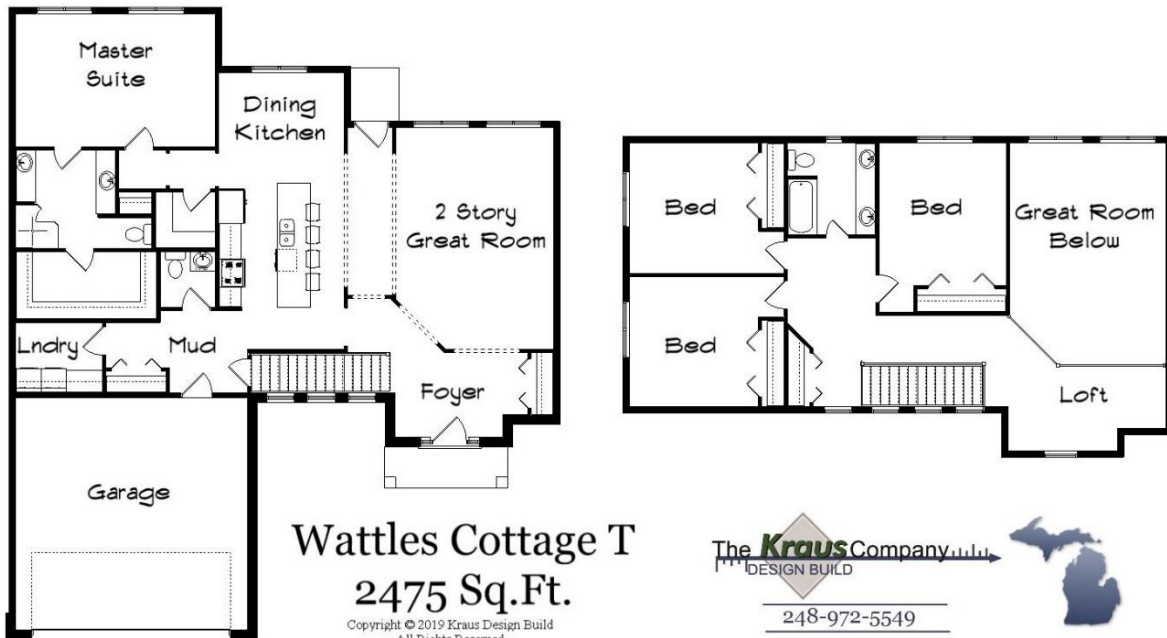

Your Land Your Style Your Home Your Way  
Design + Build = Your Best Value

The **Kraus** Company, LLC  
DESIGN BUILD

248-972-5549

Setting the New Standard

Your Land Your Style Your Home Your Way  
Design + Build = Your Best Value

**Wattles Cabin V**  
**2475 Sq.Ft.**  
Copyright © 2021 Kraus Design Build  
All Rights Reserved

The **Kraus** Company  
DESIGN BUILD  
248-972-5549

Setting the New Standard

Your Land Your Style Your Home Your Way  
Design + Build = Your Best Value