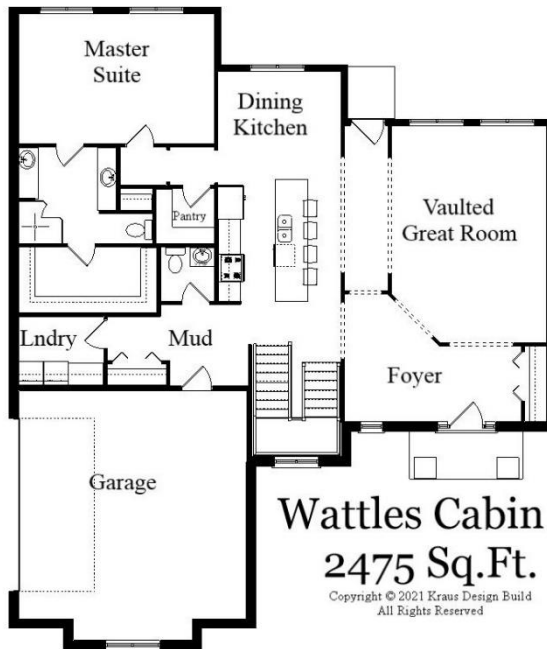

**Wattles Cabin V**  
**2475 Sq.Ft.**  
Copyright © 2021 Kraus Design Build  
All Rights Reserved

The **Kraus** Company  
DESIGN BUILD  
248-972-5549

Setting the New Standard

Your Land Your Style Your Home Your Way  
Design + Build = Your Best Value