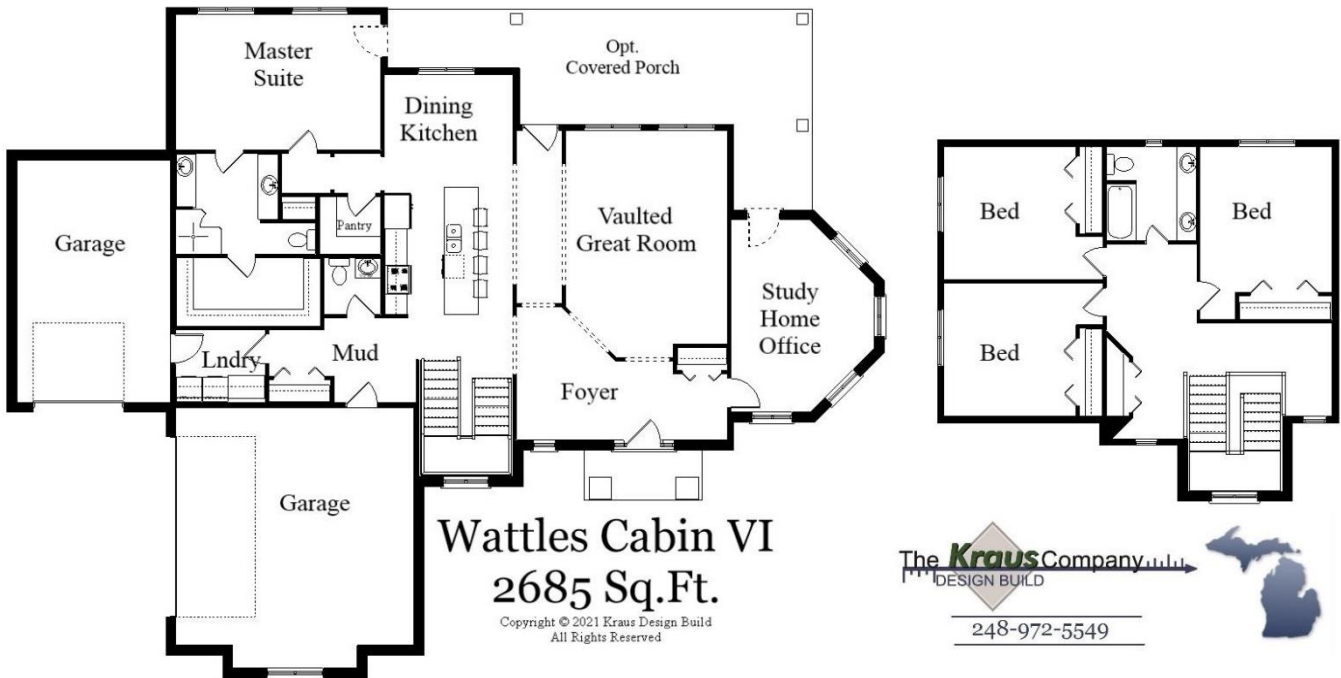

Your Land Your Style Your Home Your Way

Design + Build = Your Best Value

Setting the New Standard