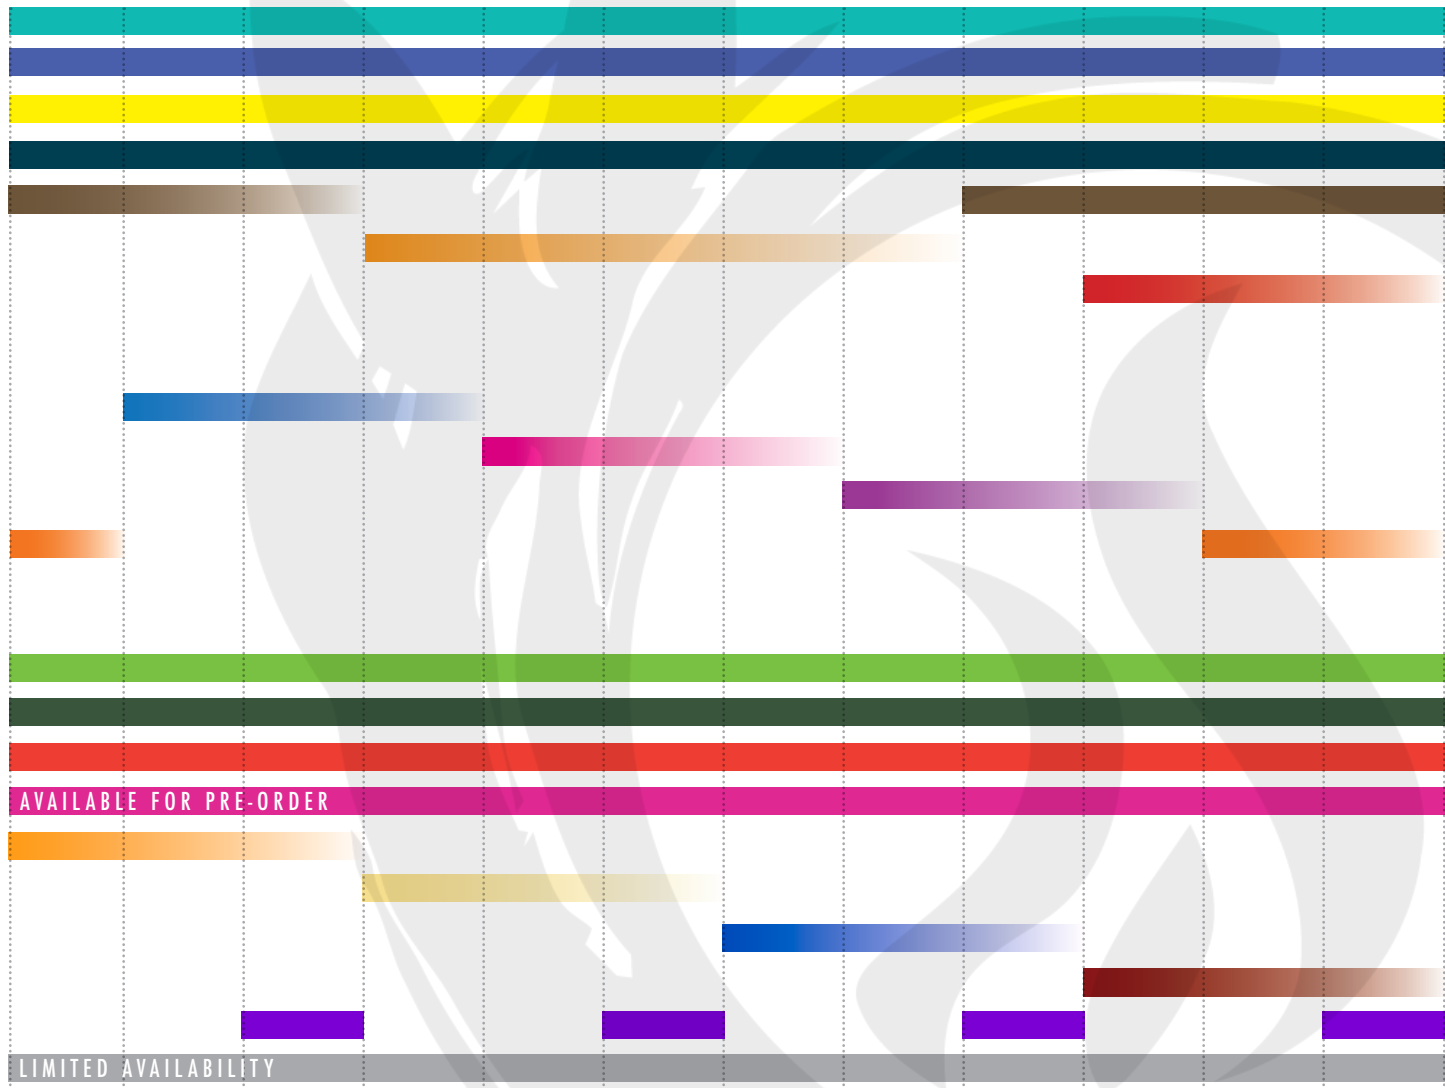

2019 BEER RELEASE CALENDAR

SUBJECT TO CHANGE & AVAILABILITY. EXCLUDES BREWERY EXCLUSIVE RELEASES, PILOT/EXPERIMENTAL/COLLABORATION BEERS OR LOCAL-ONLY RELEASES. UPDATED 1.18

CORE BRANDS

JAN FEB MAR APRIL MAY JUNE JULY AUG SEPT OCT NOV DEC

4-PACK CANS (12oz)
6-PACK CANS (12oz)
BOTTLES (500ml)
1/6bbi DRAFT
1/2bbi DRAFT

- AMRA® MANGO IPA
- WEISSENHEIMER® HEFEWEIZEN
- NORMAL PILS™
- VERTEX IPA®
- MOONJUMPER® MILK STOUT
- HAWAII FIVE ALE™
- PRIVYET™ RUSSIAN IMPERIAL STOUT

DEADHEAD® IPA SERIES

- HAZE OF THE DEAD™ - HAZY DOUBLE IPA
- EXTENDED JAM™ - TROPICAL IPA
- FUNKENGRUVEN™ - TART FRUITED IPA
- TOUCH OF HAZE™ - HAZY IPA

WILD SOUR SERIES

- HERE GOSE NOTHIN'®
- SYNCHOPATHIC® - DRY-HOPPED SOUR
- FLANDERS RED
- LYNNBROOK® - RASPBERRY BERLINER WEISSE
- APRICOT
- PIÑA COLADA GOSE
- BLUEBERRY GOSE
- CRANBERRY CRIEK™
- WSS LIMITED RELEASE (TBD)
- WSS WILD PACK (VARIETY 12-PACK)

BARREL-AGED

- DOSVIDANYA® RUSSIAN IMPERIAL STOUT
- BOURBON BARREL-AGED ANTIQUITY™ RYE WINE TBA
- SAINT DEKKERA® RESERVE SOUR TBA

● ●
● ●
● ●