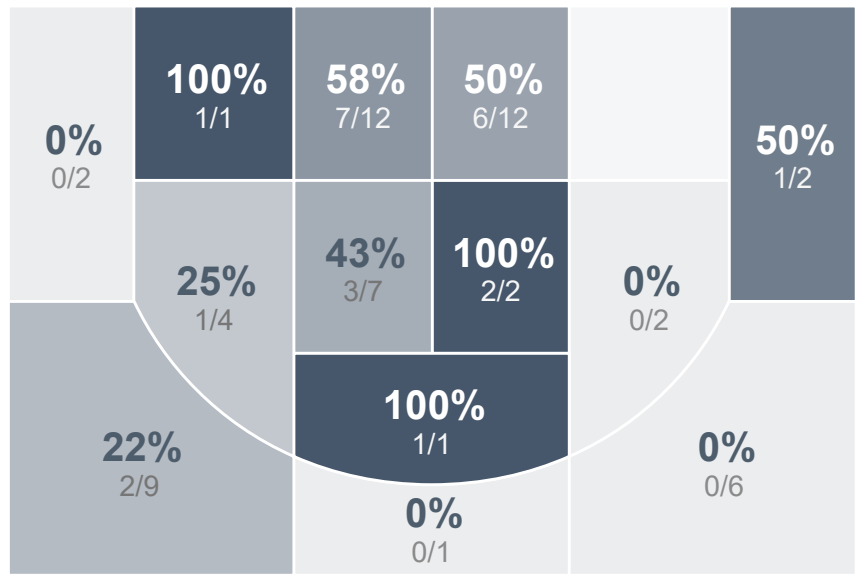

Box Score Report

CHS vs WCHS - Jan 29, 2021 - W 66-52

Period Stats

Team	1	2	Final
CHS	38	28	66
WCHS	26	26	52

Run Graph

Team Stats

	CHS	WCHS
Field Goal %	39.3%	34.0%
Effective Field Goal %	41.8%	41.5%
2FG Made/Attempted	21/41	9/27
2FG%	51.2%	33.3%
3FG Made/Attempted	3/20	7/20
3FG%	15.0%	35.0%
FT Made/Attempted	15/17	13/18
Free Throw Percentage	88.2%	72.2%
Points Per Possession	0.98	0.76
Transition Points	6	3
Points Off Turnovers	13	8
Second Chance Points	14	11
Points in the Paint	36	18
Offensive Rebounds	14	10
Defense Rebounds	21	23
Assists	13	12
Deflections	10	14
Steals	11	10
Blocks	5	2
Turnovers	12	23
Personal Fouls	16	15
Charges Taken	0	1

Century Patriots Girls Basketball

Watford City High

Century Patriots Girls Basketball's Player Stats

Name	Pts	FG	3FG	FT	+/-	MINS	OREB	DREB	AST	DEFL	STL	BLK	TO	FOUL	CHG
#12 Jocelyn Julson	5	2/4	1/2	0/0	+ 17	23	1	0	0	0	1	0	1	4	0
#13 Bergan Kinnebrew	4	1/2	0/0	2/2	+ 9	17	3	1	3	1	1	0	2	2	0
#20 Abby Fletcher	2	1/1	0/0	0/0	- 2	11	0	2	1	1	1	0	0	2	0
#22 Makayla Anderson	7	3/3	0/0	1/1	0	15	3	0	0	0	0	0	1	0	0
#23 Julia Fitterer	19	8/21	1/9	2/2	+ 7	31	3	7	0	1	3	1	2	1	0
#24 Logan Nissley	20	6/15	1/7	7/8	+ 13	30	3	4	6	5	2	3	2	3	0
#25 Megan Klein	5	2/6	0/0	1/2	+ 14	22	1	3	0	1	2	0	1	0	0
#30 Ashton Kinnebrew	4	1/8	0/2	2/2	+ 16	30	0	2	2	1	1	1	3	2	0
#31 Gabby Rush	0	0/1	0/0	0/0	- 4	6	0	0	1	0	0	0	0	2	0