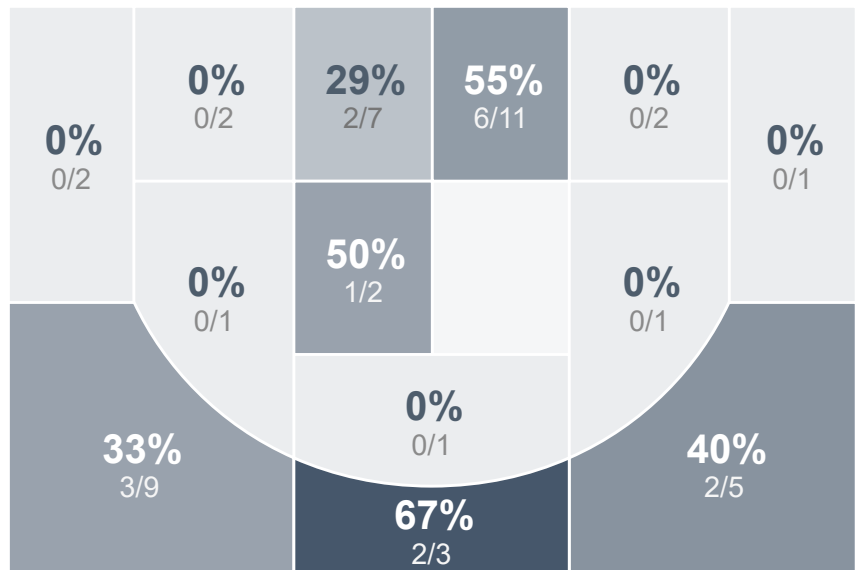

Box Score Report

CHS vs WCHS - Jan 29, 2021 - W 66-52

Period Stats

Team	1	2	Final
CHS	38	28	66
WCHS	26	26	52

Run Graph

Team Stats

	CHS	WCHS
Field Goal %	39.3%	34.0%
Effective Field Goal %	41.8%	41.5%
2FG Made/Attempted	21/41	9/27
2FG%	51.2%	33.3%
3FG Made/Attempted	3/20	7/20
3FG%	15.0%	35.0%
FT Made/Attempted	15/17	13/18
Free Throw Percentage	88.2%	72.2%
Points Per Possession	0.98	0.76
Transition Points	6	3
Points Off Turnovers	13	8
Second Chance Points	14	11
Points in the Paint	36	18
Offensive Rebounds	14	10
Defense Rebounds	21	23
Assists	13	12
Deflections	10	14
Steals	11	10
Blocks	5	2
Turnovers	12	23
Personal Fouls	16	15
Charges Taken	0	1

Century Patriots Girls Basketball

Watford City High

Century Patriots Girls Basketball's Player Stats

Name	Pts	FG	3FG	FT	+/-	MINS	OREB	DREB	AST	DEFL	STL	BLK	TO	FOUL	CHG
#12 Jocelyn Julson	5	2/4	1/2	0/0	+ 17	23	1	0	0	0	1	0	1	4	0
#13 Bergan Kinnebrew	4	1/2	0/0	2/2	+ 9	17	3	1	3	1	1	0	2	2	0
#20 Abby Fletcher	2	1/1	0/0	0/0	- 2	11	0	2	1	1	1	0	0	2	0
#22 Makayla Anderson	7	3/3	0/0	1/1	0	15	3	0	0	0	0	0	1	0	0
#23 Julia Fitterer	19	8/21	1/9	2/2	+ 7	31	3	7	0	1	3	1	2	1	0
#24 Logan Nissley	20	6/15	1/7	7/8	+ 13	30	3	4	6	5	2	3	2	3	0
#25 Megan Klein	5	2/6	0/0	1/2	+ 14	22	1	3	0	1	2	0	1	0	0
#30 Ashton Kinnebrew	4	1/8	0/2	2/2	+ 16	30	0	2	2	1	1	1	3	2	0
#31 Gabby Rush	0	0/1	0/0	0/0	- 4	6	0	0	1	0	0	0	0	2	0