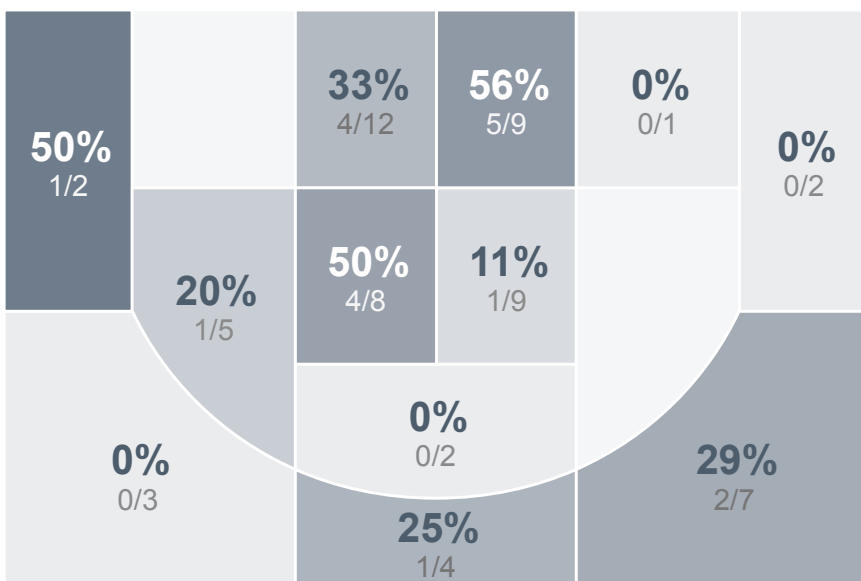

Girls' Varsity Basketball