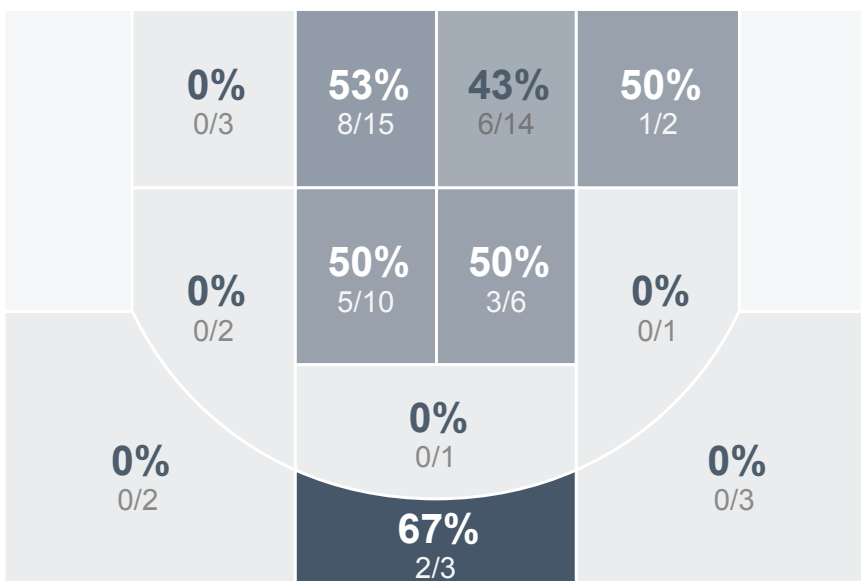

St. Mary's Central High School