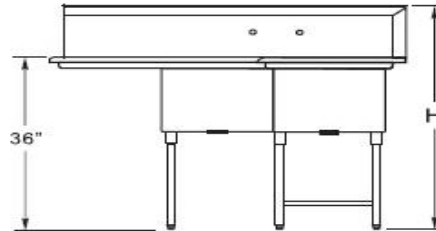

WICKETTS STAINLESS

SPECIFICATION

Stainless Steel Sink
Corner
3-TUB-2DB

Quality Engineered

- *All made of type 304 stainless steel
- *Stainless steel legs with cross bracing for firm support.
- *Extra welded under tubs for longevity.
- *Strainers included.

Product Number	Ga	DBRD Side	DBRD length	Bowl Size (Inch)			Overall Size (Inch)		
				W	L	D	W	L	H
WH 1818-3C	18	L&R	18	18	18	12	57 1/2	57 1/2	45
WH 2424-3C	16	L&R	22 1/2	24	24	14	75	75	45

WICKETTS STAINLESS, LLC
2618 San Miguel Dr. Bldg.# 376
Newport Beach, CA 92660
Tel.(951)-858-2548
Fax.(951)-638-9059
sales@wickettsstainless.com
www.wickettsstainless.com