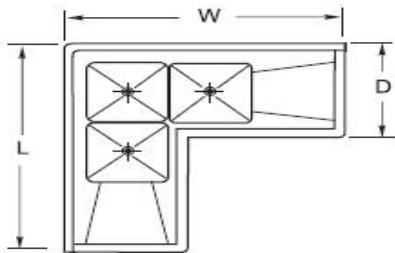

WICKETTS STAINLESS

SPECIFICATION

Stainless Steel Sink
Corner
3-TUB-2DB

Quality Engineered

- *All made of type 304 stainless steel
- *Stainless steel legs with cross bracing for firm support.
- *Extra welded under tubs for longevity.
- *Strainers included.

Product Number	Ga	DBRD Side	DBRD length	Bowl Size (Inch)			Overall Size (Inch)		
				W	L	D	W	L	H
WH 1818-3C	18	L&R	18	18	18	12	57 1/2	57 1/2	45
WH 2424-3C	16	L&R	22 1/2	24	24	14	75	75	45

WICKETTS STAINLESS, LLC
2618 San Miguel Dr. Bldg.# 376
Newport Beach, CA 92660
Tel.(951)-858-2548
Fax.(951)-638-9059
sales@wickettsstainless.com
www.wickettsstainless.com