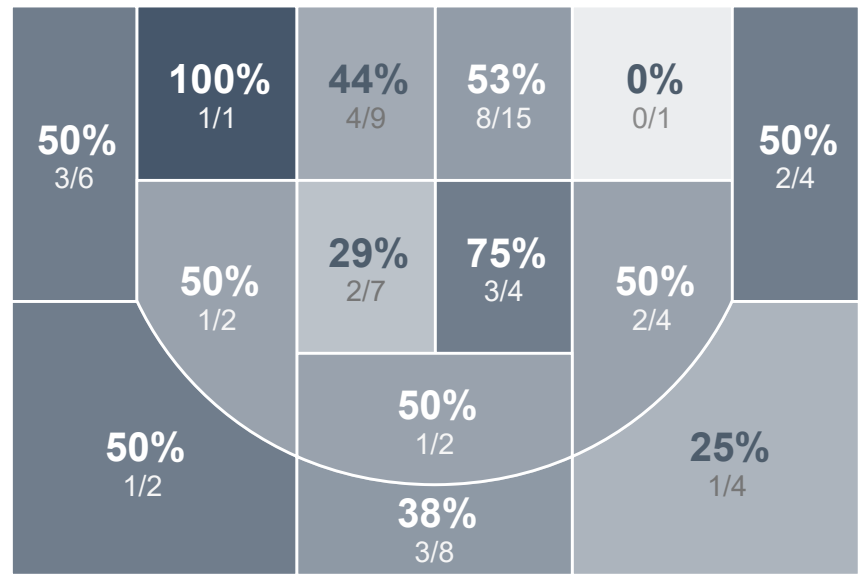

Box Score Report

BHS @ SMCHS - Feb 10, 2022 - W 85-48

Period Stats

Team	1	2	Final
BHS	53	32	85
SMCHS	26	22	48

Run Graph

Team Stats

	BHS	SMCHS
Field Goal %	46.4%	30.4%
Effective Field Goal %	53.6%	38.4%
2FG Made/Attempted	22/45	8/20
2FG%	48.9%	40.0%
3FG Made/Attempted	10/24	9/36
3FG%	41.7%	25.0%
FT Made/Attempted	11/14	5/8
Free Throw Percentage	78.6%	62.5%
Points Per Possession	1.09	0.61
Transition Points	16	2
Points Off Turnovers	27	9
Second Chance Points	21	3
Points in the Paint	34	14
Offensive Rebounds	17	7
Defense Rebounds	33	22
Assists	17	14
Deflections	10	13
Steals	19	11
Blocks	1	1
Turnovers	19	26
Personal Fouls	11	14
Charges Taken	0	0

Girls Varsity Basketball

Bismarck St. Mary's Central High School

Girls Varsity Basketball's Player Stats

Name	Pts	FG	3FG	FT	+/-	MINS	OREB	DREB	AST	DEFL	STL	BLK	TO	FOUL	CHG
#1 Paige Breuer	10	4/9	2/4	0/0	+ 31	33	0	1	2	2	1	0	0	0	0
#2 Sydney Gerving	5	2/5	1/1	0/0	+ 24	25	0	4	1	0	3	1	4	2	0
#3 Brooklyn Trolley	2	1/2	0/0	0/0	+ 12	12	1	0	0	0	0	0	0	0	0
#5 Mia Hinsz	2	1/1	0/0	0/0	+ 9	7	1	1	0	0	1	0	0	1	0
#10 Anika Kvien	0	0/0	0/0	0/0	+ 4	3	0	0	0	1	0	0	0	0	0
#11 Miyah Holzworth	2	1/5	0/0	0/0	+ 1	14	1	2	4	0	2	0	3	2	0
#15 Cambrie Fischer	2	1/1	0/0	0/0	+ 4	3	0	0	0	1	0	0	0	0	0
#21 Morgan Johnson-Colbert	0	0/2	0/0	0/0	+ 1	4	0	0	0	0	1	0	0	1	0
#22 Jersey Berg	13	5/8	1/1	2/2	+ 28	13	1	4	2	1	1	0	2	1	0
#23 Payton Gerving	17	7/13	3/8	0/0	+ 14	20	2	5	3	3	3	0	2	0	0
#24 Peyton Neumiller	18	7/16	3/8	1/3	+ 36	24	2	5	4	1	2	0	4	1	0
#33 Ali Gulleason	6	2/5	0/2	2/3	+ 3	19	5	4	1	1	3	0	1	3	0
#45 Raya Rood	8	1/2	0/0	6/6	+ 18	10	3	3	0	0	2	0	3	0	0