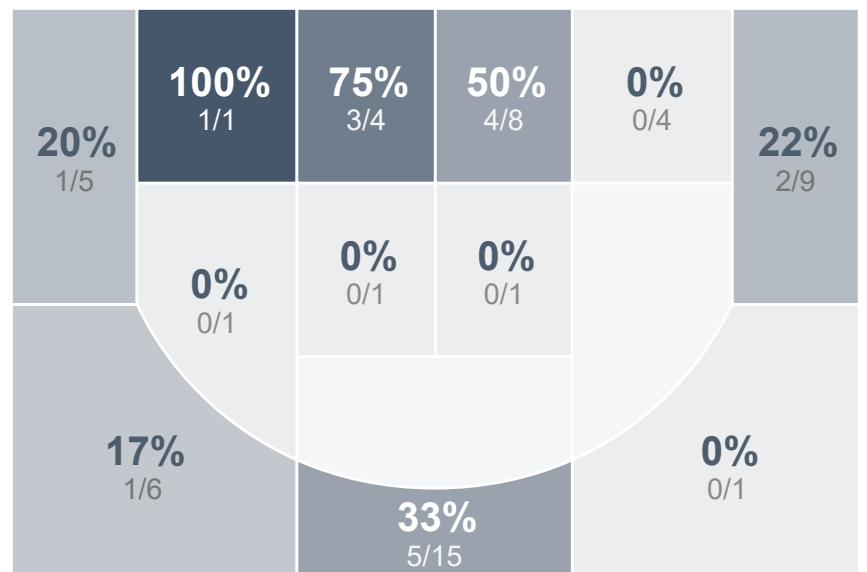

Bismarck St. Mary's Central High School