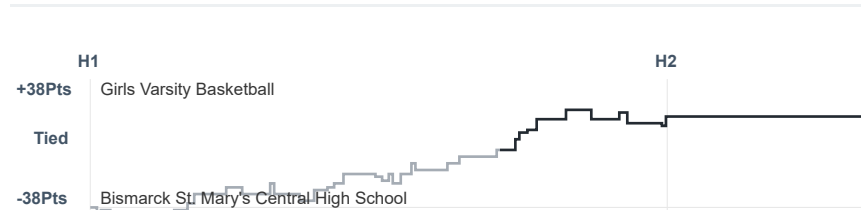

Box Score Report

BHS @ SMCHS - Feb 10, 2022 - W 85-48

Period Stats

Team	1	2	Final
BHS	53	32	85
SMCHS	26	22	48

Run Graph

Team Stats

	BHS	SMCHS
Field Goal %	46.4%	30.4%
Effective Field Goal %	53.6%	38.4%
2FG Made/Attempted	22/45	8/20
2FG%	48.9%	40.0%
3FG Made/Attempted	10/24	9/36
3FG%	41.7%	25.0%
FT Made/Attempted	11/14	5/8
Free Throw Percentage	78.6%	62.5%
Points Per Possession	1.09	0.61
Transition Points	16	2
Points Off Turnovers	27	9
Second Chance Points	21	3
Points in the Paint	34	14
Offensive Rebounds	17	7
Defense Rebounds	33	22
Assists	17	14
Deflections	10	13
Steals	19	11
Blocks	1	1
Turnovers	19	26
Personal Fouls	11	14
Charges Taken	0	0