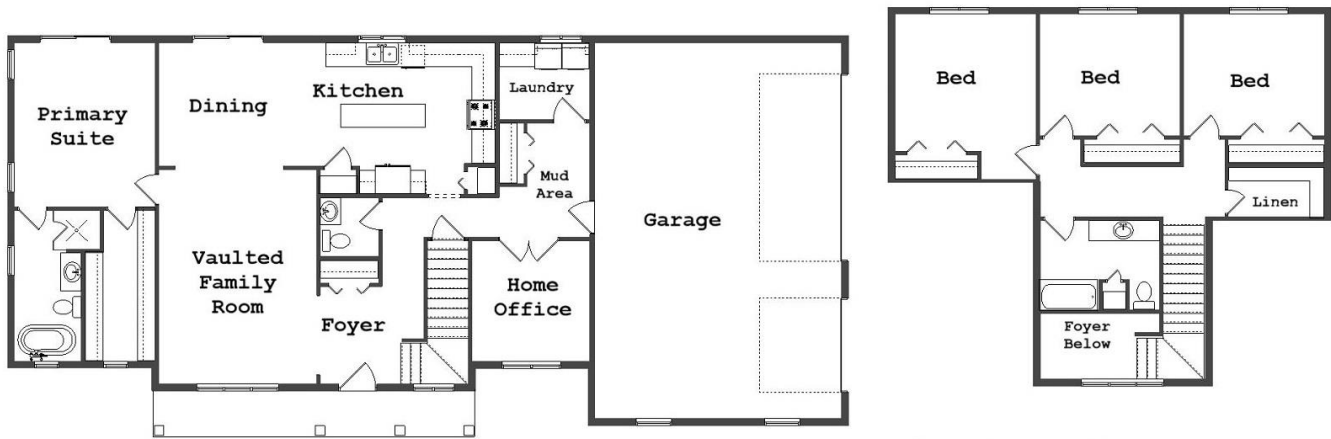

Your Land Your Style Your Home Your Way

Design + Build = Your Best Value

Destin Cape II
2200 Sq.Ft.

Copyright © 2023 Kraus Design Build
All Rights Reserved

Setting the New Standard

Your Land Your Style Your Home Your Way

Design + Build = Your Best Value

Destin Cape I
1925 Sq.Ft.

Copyright © 2017 Kraus Design
All Rights Reserved

Setting the New Standard