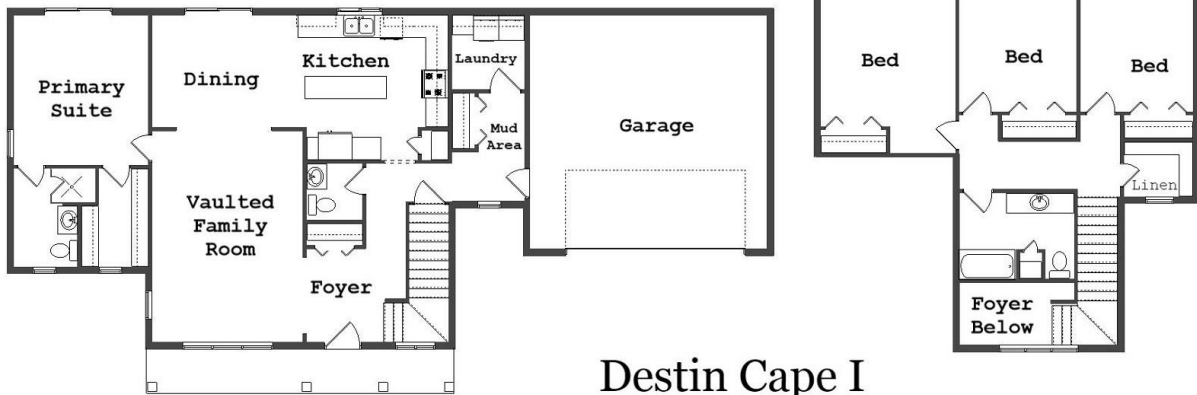

Your Land Your Style Your Home Your Way

Design + Build = Your Best Value

Destin Cape II
2200 Sq.Ft.

Copyright © 2023 Kraus Design Build
All Rights Reserved

Setting the New Standard

Your Land Your Style Your Home Your Way

Design + Build = Your Best Value

Destin Cape I
1925 Sq.Ft.

Copyright © 2017 Kraus Design
All Rights Reserved

Setting the New Standard