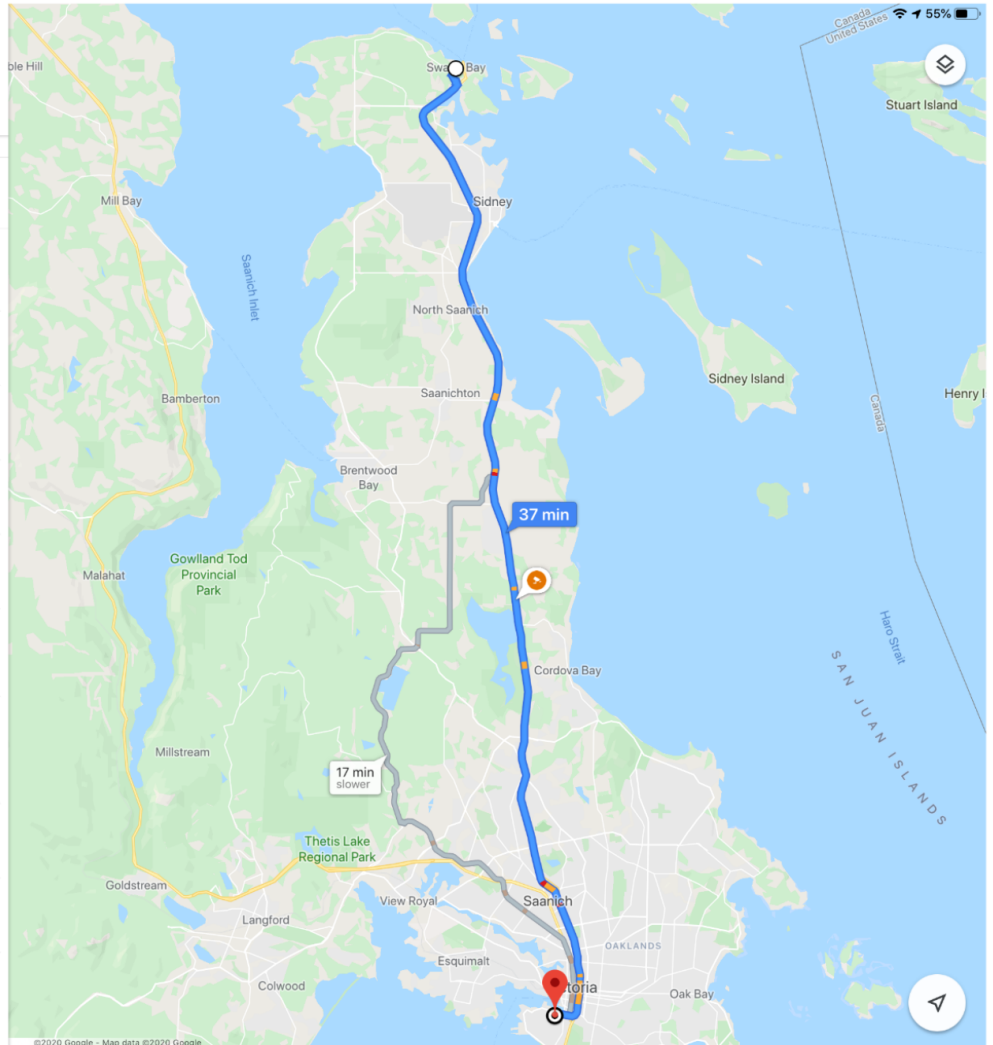

50 meters

Slight left onto Lands End Rd

400 meters

Turn right onto the BC-17 S ramp
to Victoria

260 meters

Merge onto Patricia Bay Hwy/BC-17
Continue to follow Patricia Bay Hwy

31 kilometers

Patricia Bay Hwy turns right and becomes
Belleville St/BC-17
Continue to follow Belleville St

500 meters

Turn left onto Menzies St

100 meters

Turn right onto Quebec St

90 meters

Hotel Grand Pacific
463 Belleville St, Victoria, BC V8V 1X3

Reservations can be made on the ferry if you know your arrival time. This is highly recommended as this is a very busy weekend in Victoria with the May Day Parade on the Monday and many marching band events throughout the weekend.

Turn left onto Cowichan Valley Hwy/
BC-18 W
5.4 kilometers

Turn right at Mina Dr
30 meters

Vancouver Island Motorsport Circuit
4063 Cowichan Valley Hwy, Duncan, BC
V9L 6K4