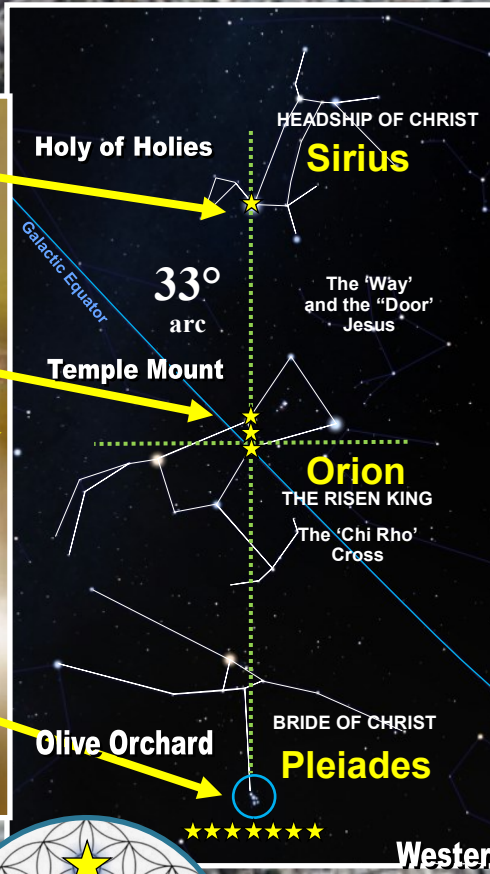

TEMPLE MOUNT STAR MAP

N

The purpose of this illustration is to suggest Astronomically a Cosmic Map Layout of the Temple Mount in Jerusalem. Taking the Liberty to use Heavy Metaphoric Inferences to a Biblical Typology of the Church, this illustration seeks to show that there is an apparent Cosmological Correspondence to the Sirius-Orion-Pleiades Alignment and Pattern. This illustration suggests that the Temple Mount incorporates the Motifs of the Sirius-Orion-Pleiades Star Map that Compliments each other as the Male to Female Typology as disclosed in the Bible, mainly the Bride and the Groom Typology, Orion-Pleiades. This would be more specific of them being Jesus Christ and His Bride. If this Cosmic Pattern is plausible, then it would stand to Reason as the Bible depicts Christ Jesus currently in Heaven Interceding for the Church on Earth.

As for the mystery of the 7 Stars which you saw in My right hand, and the 7 Golden Lampstands: the 7 Stars are the Angels of the 7 Churches, and the 7 Lampstands are the 7 Churches. - Revelation 1:20

RISEN JESUS OF REVELATION
I AM the Bright and Morning Star

7 CHURCHES OF ASIA
I Am the Aleph & Tav
I hold the 7 Stars in my Hand
I AM the Door
I AM the Way
I AM the Truth
JESUS

Tree-Flower of Life
I Am the Vine
I Am the Rose of Sharon
The Branch
The Root of Jesse
JESUS

The Temple Mount corresponds to the Cosmology of the Sirius-Orion-Pleiades Alignment. Holy of Holies, Temple Mount, olive orchard.

Double prong Door
GATEWAY TO THE PLEIADES

Jesus Evaluating the Condition of the 7 Churches as an Olive Orchard.
LORD OF HARVEST