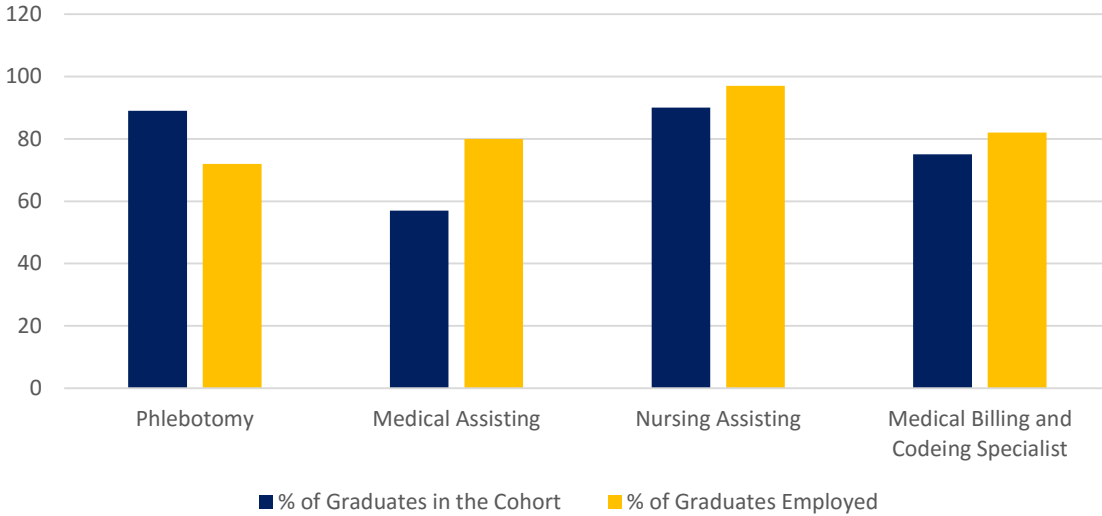

The Learning Bridge Career Institute's 2014 Accreditor / State Placement Rates

The Accreditor / State placement rates are calculated based on the number of students who completed from January 1, 2014 thru December 31, 2014. The percentages are calculated as of December 31, 2015.