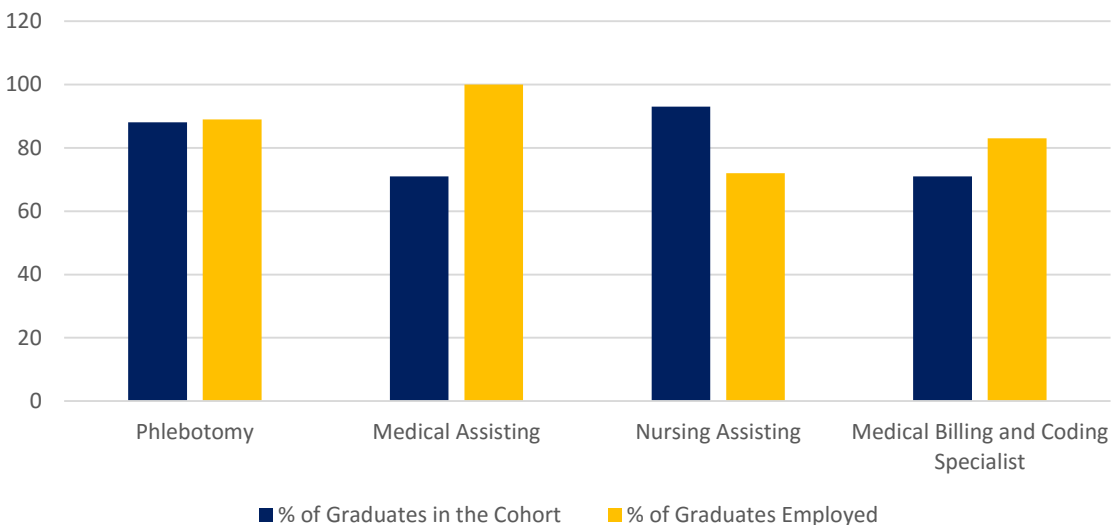

The Learning Bridge Career Institute's 2015 Accreditor/State Placement Rates

The Accreditor / State placement rates are calculated based on the number of students who completed from January 1, 2015 thru December 31, 2015. The percentages are calculated as of December 31, 2015.

The Learning Bridge Career Institute is nationally accredited through Council on Occupational Education and is approved through the Louisiana Board of Regents.