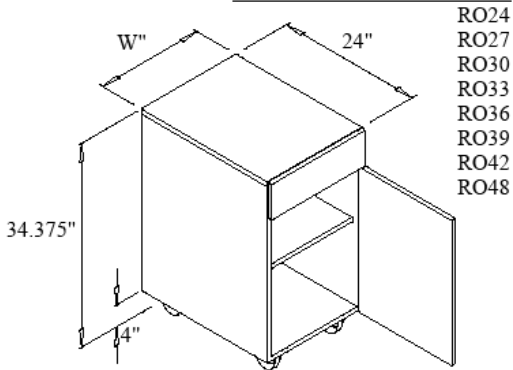

SINGLE DOOR BASE

- B12
- B15
- B18
- B21

DOUBLE DOOR BASE

- B24
- B27
- B30
- B33
- B36
- B42
- B48

FULL HEIGHT DOOR: SINGLE DOOR

- FHD12
- FHD15
- FHD18
- FHD21

FULL HEIGHT DOOR: DOUBLE DOOR

- FHD24
- FHD27
- FHD30
- FHD33
- FHD36
- FHD39
- FHD42
- FHD48

SINK BASE

- SB24
- SB27
- SB30
- SB33
- SB36
- SB39
- SB42
- SB48

FULL HEIGHT DOOR: SINK BASE

- FHSB24
- FHSB27
- FHSB30
- FHSB33
- FHSB36
- FHSB39
- FHSB42
- FHSB48

THREE DRAWER BASE

- 3DB12
- 3DB15
- 3DB18
- 3DB21
- 3DB24
- 3DB27
- 3DB30
- 3DB33
- 3DB36

FOUR DRAWER BASE

- 4DB12
- 4DB15
- 4DB18
- 4DB21
- 4DB24
- 4DB27
- 4DB30
- 4DB33
- 4DB36

STAINLESS STEEL KITCHENS

12911 INDUSTRIAL DRIVE #3
GRANGER, IN 46530

BASE CORNER CABINET
BC3636

BLIND CORNER BASE

WALL CABINET:
12"-15"-18"-24" HIGH

- | | | | |
|-------|-------|-------|-------|
| W3012 | W3015 | W3018 | W3024 |
| W3612 | W3615 | W3618 | W3624 |
| W3912 | W3915 | W3918 | W3924 |
| W4212 | W4218 | W4224 | |

ROLL OUT CABINET

- RO24
- RO27
- RO30
- RO33
- RO36
- RO39
- RO42
- RO48