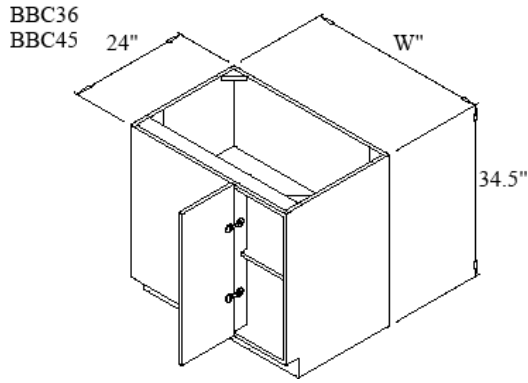

SINGLE DOOR BASE

- B12
- B15
- B18
- B21

DOUBLE DOOR BASE

- B24
- B27
- B30
- B33
- B36
- B42
- B48

FULL HEIGHT DOOR: SINGLE DOOR

- FHD12
- FHD15
- FHD18
- FHD21

FULL HEIGHT DOOR: DOUBLE DOOR

- FHD24
- FHD27
- FHD30
- FHD33
- FHD36
- FHD39
- FHD42
- FHD48

SINK BASE

- SB24
- SB27
- SB30
- SB33
- SB36
- SB39
- SB42
- SB48

FULL HEIGHT DOOR: SINK BASE

- FHSB24
- FHSB27
- FHSB30
- FHSB33
- FHSB36
- FHSB39
- FHSB42
- FHSB48

THREE DRAWER BASE

- 3DB12
- 3DB15
- 3DB18
- 3DB21
- 3DB24
- 3DB27
- 3DB30
- 3DB33
- 3DB36

FOUR DRAWER BASE

- 4DB12
- 4DB15
- 4DB18
- 4DB21
- 4DB24
- 4DB27
- 4DB30
- 4DB33
- 4DB36

STAINLESS STEEL KITCHENS

12911 INDUSTRIAL DRIVE #3
GRANGER, IN 46530

BASE CORNER CABINET
BC3636

BLIND CORNER BASE

WALL CABINET:
12"-15"-18"-24" HIGH

- | | | | |
|-------|-------|-------|-------|
| W3012 | W3015 | W3018 | W3024 |
| W3612 | W3615 | W3618 | W3624 |
| W3912 | W3915 | W3918 | W3924 |
| W4212 | W4218 | W4224 | |

ROLL OUT CABINET

- RO24
- RO27
- RO30
- RO33
- RO36
- RO39
- RO42
- RO48