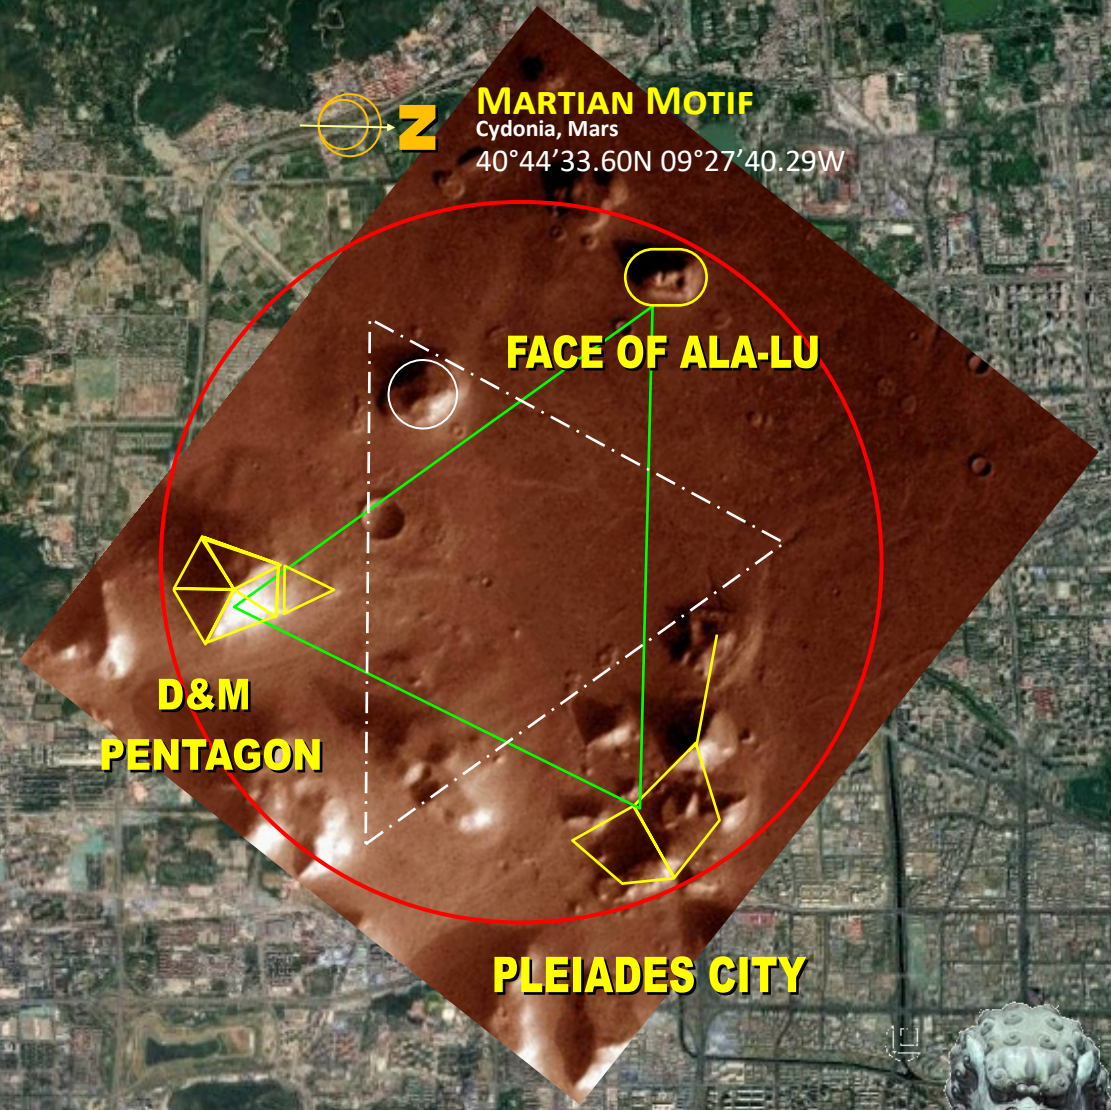

BEIJING CYDONIA STAR MAP

MARTIAN MOTIF TRIANGULATION PATTERN

MARTIAN MOTIF
Cydonia, Mars
40°44'33.60N 09°27'40.29W

FACE OF ALA-LU
Olympic Stadium

D&M PENTAGON
EXHIBITION CENTER

Emperial Border
17.76 miles perimeter

THE PLEIADES
7 Daughters of Atlas

PLEIADES CITY

FORBIDDEN CITY

1. Aquarium
2. Exhibition Hall
3. Capital Stadium
4. 5-Pagoda Monastery
5. Railroad Station

Tiananmen Square

Google Earth

© Composition and Some Graphics by
LUIS B. VEGA
vegapost@hotmail.com
www.PostScripts.org
FOR ILLUSTRATION PURPOSES ONLY