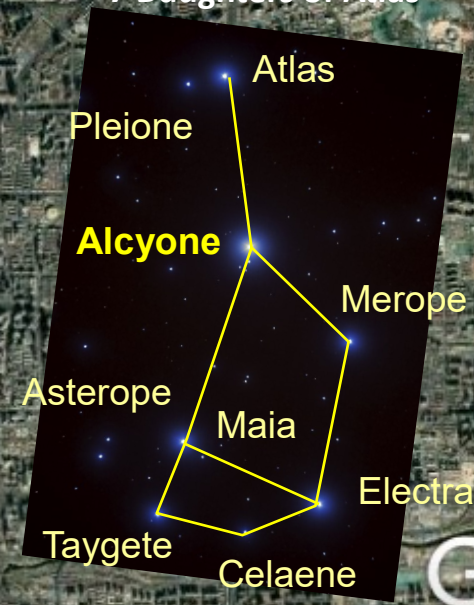

BEIJING CYDONIA STAR MAP

MARTIAN MOTIF TRIANGULATION PATTERN

MARTIAN MOTIF
Cydonia, Mars
40°44'33.60N 09°27'40.29W

FACE OF ALA-LU
Olympic Stadium

D&M PENTAGON
EXHIBITION CENTER

Emperial Border
17.76 miles perimeter

THE PLEIADES
7 Daughters of Atlas

PLEIADES CITY

FORBIDDEN CITY

1. Aquarium
2. Exhibition Hall
3. Capital Stadium
4. 5-Pagoda Monastery
5. Railroad Station

Tiananmen Square

Google Earth

© Composition and Some Graphics by
LUIS B. VEGA
vegapost@hotmail.com
www.PostScripts.org
FOR ILLUSTRATION PURPOSES ONLY