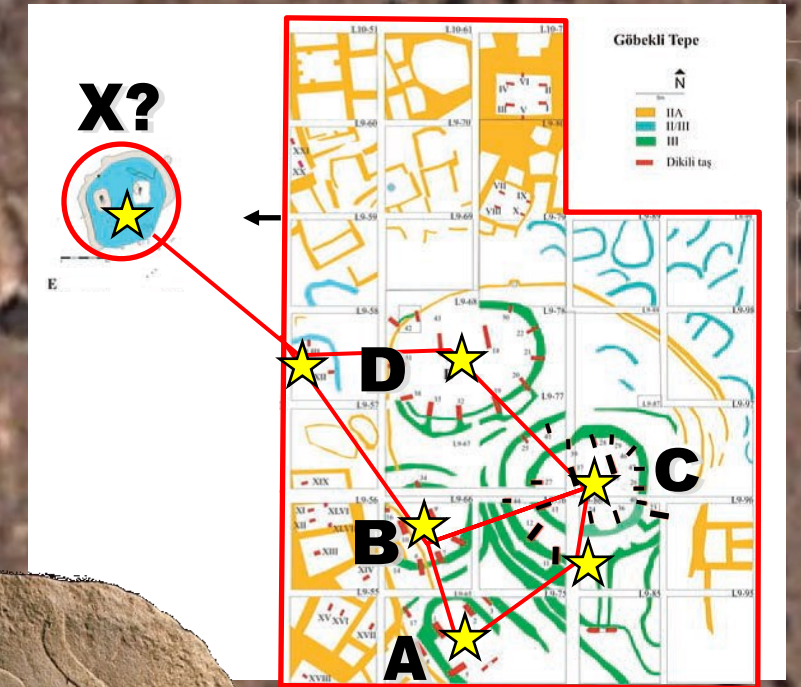

9/4/2011

GOBEKLI TEPE - PLEIADIAN STAR GATE

TURKEY

MARTIAN MOTIF TRIANGULATION PATTERN

PLEIADES STARS

7 Daughters of Atlas

Google Earth

© Composition & Some Graphics by
LUIS B. VEGA
vegapost@hotmail.com
www.PostScripts.org
FOR ILLUSTRATION PURPOSES ONLY