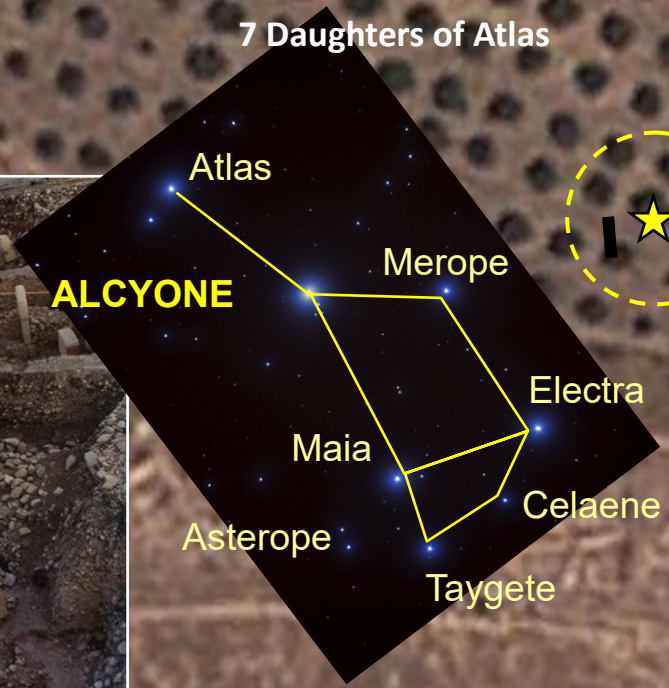

9/4/2011

GOBEKLI TEPE - PLEIADIAN STAR GATE

TURKEY

MARTIAN MOTIF TRIANGULATION PATTERN

PLEIADES STARS

7 Daughters of Atlas

Google Earth

© Composition & Some Graphics by
LUIS B. VEGA
vegapost@hotmail.com
www.PostScripts.org
FOR ILLUSTRATION PURPOSES ONLY