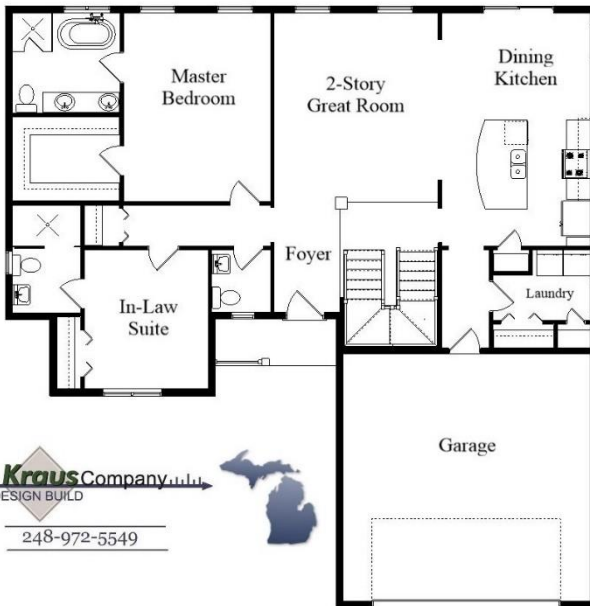

Your Land Your Style Your Home Your Way
Design + Build = Your Best Value

www.krausbuild.com

High Point Cape II
1900 Sq.Ft.

Copyright © 2017
Kraus Design Build

Setting the New Standard

Your Land Your Style Your Home Your Way
Design + Build = Your Best Value

www.krausbuild.com

High Point Cape
1930 Sq.Ft.

Copyright © 2015
Kraus Design Build

Setting the New Standard

Your Land Your Style Your Home Your Way
Design + Build = Your Best Value

www.krausbuild.com

The **Kraus** Company
DESIGN BUILD
248-972-5549

High Point Cape III MG
1980 Sq.Ft.

Copyright © 2017
Kraus Design Build

Setting the New Standard

Your Land Your Style Your Home Your Way
Design + Build = Your Best Value

www.krausbuild.com

High Point Cape IV
2075 Sq.Ft.