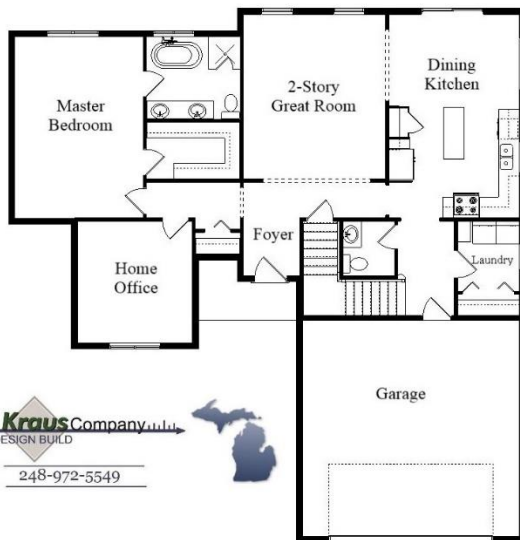

Your Land Your Style Your Home Your Way
Design + Build = Your Best Value

www.krausbuild.com

High Point Cape II
1900 Sq.Ft.

Copyright © 2017
Kraus Design Build

Setting the New Standard

Your Land Your Style Your Home Your Way
Design + Build = Your Best Value

www.krausbuild.com

High Point Cape
1930 Sq.Ft.

Copyright © 2015
Kraus Design Build

Setting the New Standard

Your Land Your Style Your Home Your Way
Design + Build = Your Best Value

www.krausbuild.com

The **Kraus** Company
DESIGN BUILD
248-972-5549

High Point Cape III MG
1980 Sq.Ft.

Copyright © 2017
Kraus Design Build

Setting the New Standard

Your Land Your Style Your Home Your Way
Design + Build = Your Best Value

www.krausbuild.com

High Point Cape IV
2075 Sq.Ft.