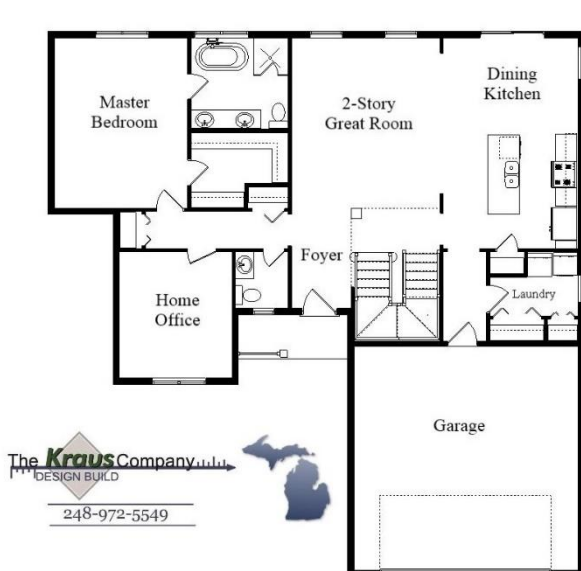

Your Land Your Style Your Home Your Way
Design + Build = Your Best Value

www.krausbuild.com

High Point Cape II
1900 Sq.Ft.

Copyright © 2017
Kraus Design Build

Setting the New Standard

Your Land Your Style Your Home Your Way
Design + Build = Your Best Value

www.krausbuild.com

High Point Cape
1930 Sq.Ft.

Copyright © 2015
Kraus Design Build

Setting the New Standard

Your Land Your Style Your Home Your Way
Design + Build = Your Best Value

www.krausbuild.com

The **Kraus** Company
DESIGN BUILD
248-972-5549

High Point Cape III MG
1980 Sq.Ft.

Copyright © 2017
Kraus Design Build

Setting the New Standard

Your Land Your Style Your Home Your Way
Design + Build = Your Best Value

www.krausbuild.com

High Point Cape IV
2075 Sq.Ft.