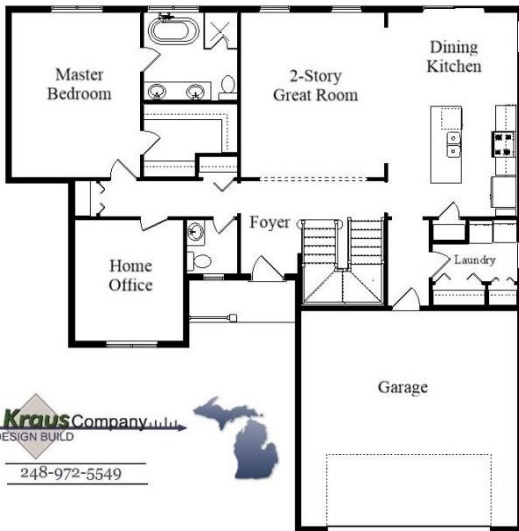

Your Land Your Style Your Home Your Way
Design + Build = Your Best Value

www.krausbuild.com

High Point Cape II
1900 Sq.Ft.

Copyright © 2017
Kraus Design Build

Setting the New Standard

Your Land Your Style Your Home Your Way
Design + Build = Your Best Value

www.krausbuild.com

High Point Cape
1930 Sq.Ft.

Copyright © 2015
Kraus Design Build

Setting the New Standard

Your Land Your Style Your Home Your Way
Design + Build = Your Best Value

www.krausbuild.com

The **Kraus** Company
DESIGN BUILD
248-972-5549

High Point Cape III MG
1980 Sq.Ft.

Copyright © 2017
Kraus Design Build

Setting the New Standard

Your Land Your Style Your Home Your Way
Design + Build = Your Best Value

www.krausbuild.com

High Point Cape IV
2075 Sq.Ft.