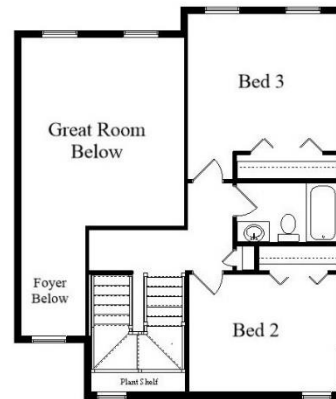

Your Land Your Style Your Home Your Way
Design + Build = Your Best Value

www.krausbuild.com

High Point Cape II
1900 Sq.Ft.

Copyright © 2017
Kraus Design Build

Setting the New Standard

Your Land Your Style Your Home Your Way
Design + Build = Your Best Value

www.krausbuild.com

High Point Cape
1930 Sq.Ft.

Copyright © 2015
Kraus Design Build

Setting the New Standard

Your Land Your Style Your Home Your Way
Design + Build = Your Best Value

www.krausbuild.com

The **Kraus** Company
DESIGN BUILD
248-972-5549

High Point Cape III MG
1980 Sq.Ft.

Copyright © 2017
Kraus Design Build

Setting the New Standard

Your Land Your Style Your Home Your Way
Design + Build = Your Best Value

www.krausbuild.com

High Point Cape IV
2075 Sq.Ft.