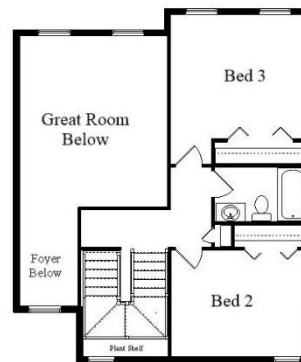

Your Land Your Style Your Home Your Way
Design + Build = Your Best Value

www.krausbuild.com

High Point Cape II
1900 Sq.Ft.

Copyright © 2017
Kraus Design Build

Setting the New Standard

Your Land Your Style Your Home Your Way
Design + Build = Your Best Value

www.krausbuild.com

High Point Cape
1930 Sq.Ft.

Copyright © 2015
Kraus Design Build

Setting the New Standard

Your Land Your Style Your Home Your Way
Design + Build = Your Best Value

www.krausbuild.com

The **Kraus** Company
DESIGN BUILD
248-972-5549

High Point Cape III MG
1980 Sq.Ft.

Copyright © 2017
Kraus Design Build

Setting the New Standard

Your Land Your Style Your Home Your Way
Design + Build = Your Best Value

www.krausbuild.com

High Point Cape IV
2075 Sq.Ft.