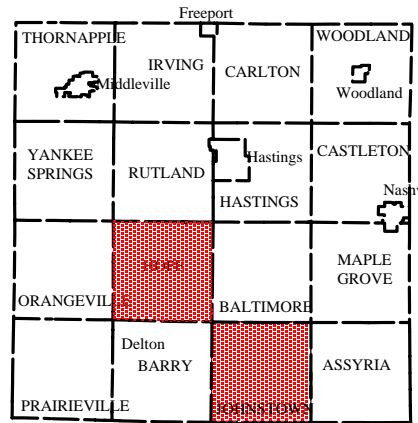

MAP LOCATOR

BARRY COUNTY,
MICHIGAN

HOPE TOWNSHIP ZONING

LEGEND

- AR Agricultural Residential
- RR Rural Residential
- RL Residential Lake
- MHP Mobile Home Park
- S State Land
- C-1 Commercial I
- C-2 Commercial II
- C-3 Commercial III
- I Light Industrial
- NR Natural River

SCALE
1" = 2000FT

THIS IS AN ACCURATE AND TRUE MAP OF THE ZONING OF HOPE TOWNSHIP
 CLERK _____ DATE _____
 SUPERVISOR _____ DATE _____
 ZONING ADMIN _____ DATE _____

BARRY COUNTY LAND
 INFORMATION SERVICES
 15 SEPTEMBER 2004