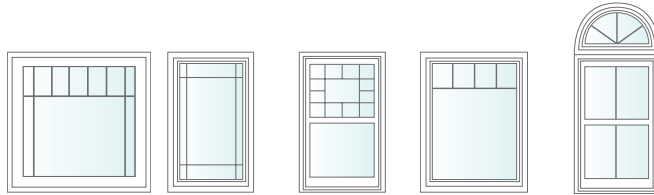

Make it your own.

Grids

Express your creativity and dramatically increase your home's curb appeal with our virtually endless grid options. They are placed inside the glass unit for easy cleaning.