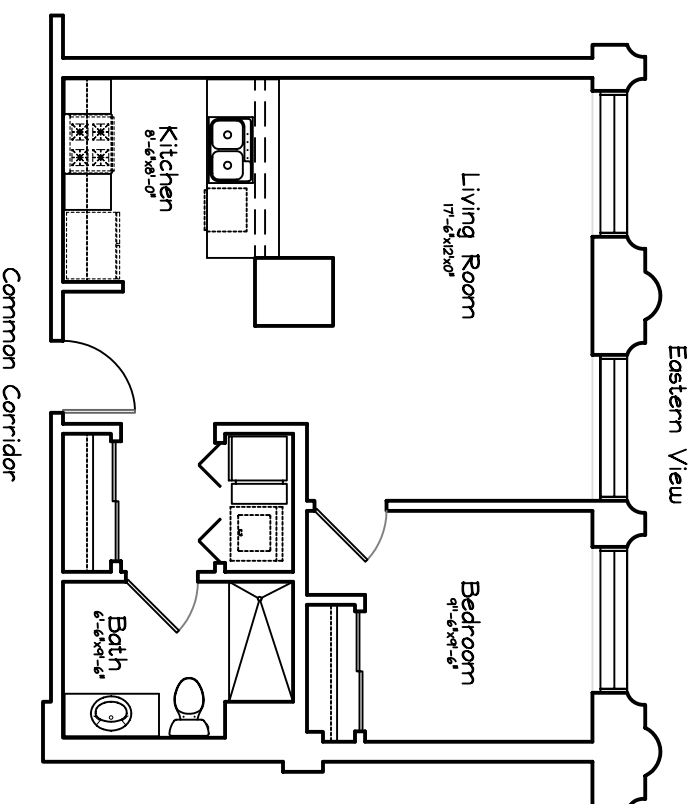

PLANKINTON LOFT APARTMENTS - 4th FLOOR

Common Corridor

Unit #423 = 645 sq ft
One Bedroom, 1 Bath

Scale : 1/8" = 1'-0"

Square Footage taken from center of corridor/party walls
to exterior of turned walls.