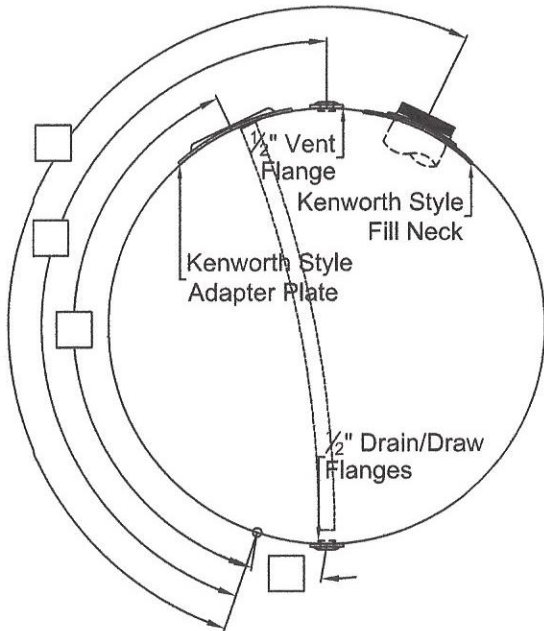

1/2" Plug

Fax #: _____

Do you need any mounting hardware?

Vent

Straps Mtg Kit Combo Kit

Sending Unit

Other

Please note parts and mounting are not included in the price of the tank.

This configuration is typically found on tanks after to 2010.

Kenworth Style

Truck Front
FF Ditch Side 

Viewed from rear of ditch side

Please note: All sizes are NPTF unless otherwise noted and reference all measurements from the lateral weld seam and the end cap weld seam to the center of the fittings.