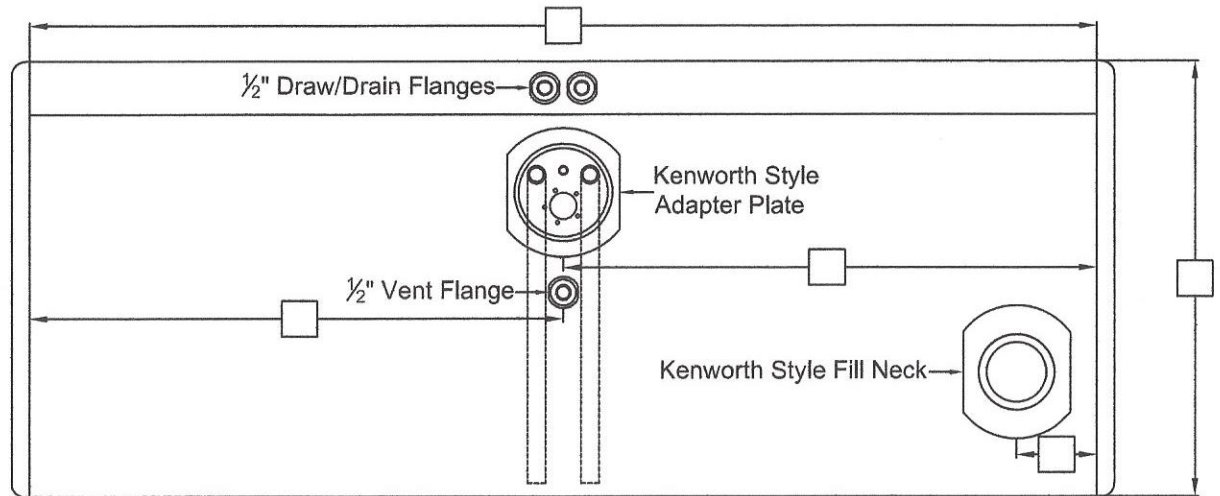

1/2" Plug

Fax #: _____

Do you need any mounting hardware?

Vent

Straps Mtg Kit Combo Kit

Sending Unit

Other

Please note parts and mounting are not included in the price of the tank.

This configuration is typically found on tanks after to 2010.

Kenworth Style

Truck Front
FF Ditch Side 

Viewed from rear of ditch side

Please note: All sizes are NPTF unless otherwise noted and reference all measurements from the lateral weld seam and the end cap weld seam to the center of the fittings.