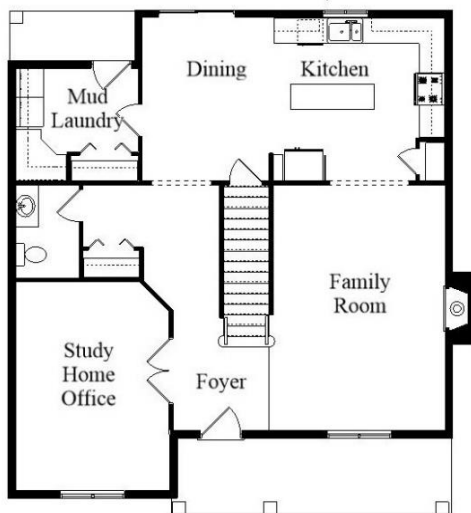

Your Land Your Style Your Home Your Way
Design + Build = Your Best Value

The **Kraus** Company
DESIGN BUILD
248-972-5549

InTown 5039 II D
2400 Sq.Ft.

Copyright © 2021 Kraus Design Build
All Rights Reserved

Setting the New Standard

Your Land Your Style Your Home Your Way
Design + Build = Your Best Value

The **Kraus** Company
DESIGN BUILD

248-972-5549

InTown 5039 D
2190 Sq.Ft.

Copyright © 2021 Kraus Design Build
All Rights Reserved

Setting the New Standard

Your Land Your Style Your Home Your Way
Design + Build = Your Best Value

The Kraus Company, LLC
DESIGN BUILD

248-972-5549

InTown 5039 D-MG
2225 Sq.Ft.

Copyright © 2021 Kraus Design Build
All Rights Reserved