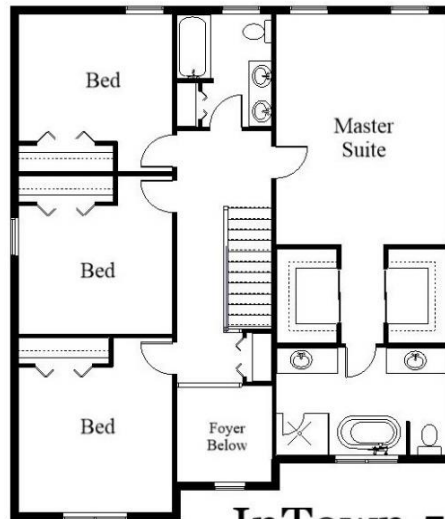

Your Land Your Style Your Home Your Way
Design + Build = Your Best Value

The **Kraus** Company
DESIGN BUILD
248-972-5549

InTown 5039 II D
2400 Sq.Ft.

Copyright © 2021 Kraus Design Build
All Rights Reserved

Setting the New Standard

Your Land Your Style Your Home Your Way
Design + Build = Your Best Value

The **Kraus** Company
DESIGN BUILD

248-972-5549

InTown 5039 D
2190 Sq.Ft.

Copyright © 2021 Kraus Design Build
All Rights Reserved

Setting the New Standard

Your Land Your Style Your Home Your Way
Design + Build = Your Best Value

The Kraus Company, LLC
DESIGN BUILD

248-972-5549

InTown 5039 D-MG
2225 Sq.Ft.

Copyright © 2021 Kraus Design Build
All Rights Reserved