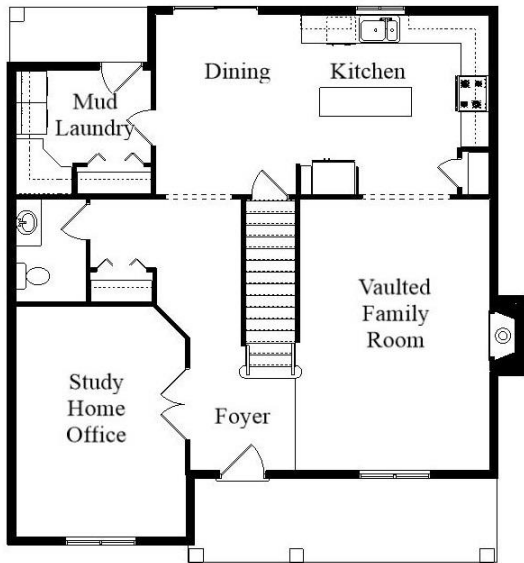

Your Land Your Style Your Home Your Way
Design + Build = Your Best Value

The **Kraus** Company
DESIGN BUILD
248-972-5549

InTown 5039 II D
2400 Sq.Ft.

Copyright © 2021 Kraus Design Build
All Rights Reserved

Setting the New Standard

Your Land Your Style Your Home Your Way
Design + Build = Your Best Value

The **Kraus** Company
DESIGN BUILD

248-972-5549

InTown 5039 D
2190 Sq.Ft.

Copyright © 2021 Kraus Design Build
All Rights Reserved

Setting the New Standard

Your Land Your Style Your Home Your Way
Design + Build = Your Best Value

The Kraus Company, LLC
DESIGN BUILD

248-972-5549

InTown 5039 D-MG
2225 Sq.Ft.

Copyright © 2021 Kraus Design Build
All Rights Reserved