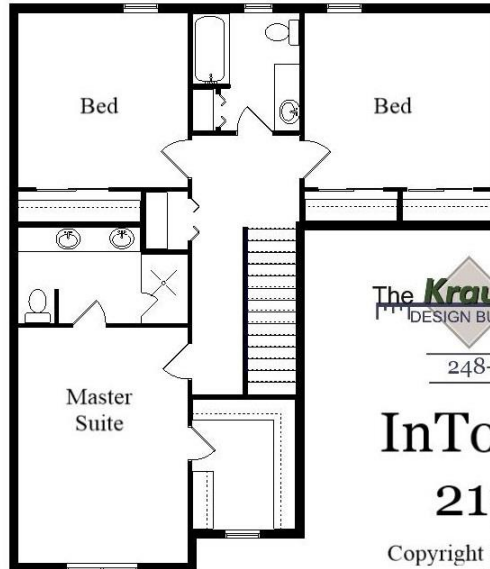

Your Land Your Style Your Home Your Way
Design + Build = Your Best Value

The **Kraus** Company
DESIGN BUILD
248-972-5549

InTown 5039 II D
2400 Sq.Ft.

Copyright © 2021 Kraus Design Build
All Rights Reserved

Setting the New Standard

Your Land Your Style Your Home Your Way
Design + Build = Your Best Value

The **Kraus** Company
DESIGN BUILD

248-972-5549

InTown 5039 D
2190 Sq.Ft.

Copyright © 2021 Kraus Design Build
All Rights Reserved

Setting the New Standard

Your Land Your Style Your Home Your Way
Design + Build = Your Best Value

The Kraus Company, LLC
DESIGN BUILD

248-972-5549

InTown 5039 D-MG
2225 Sq.Ft.

Copyright © 2021 Kraus Design Build
All Rights Reserved