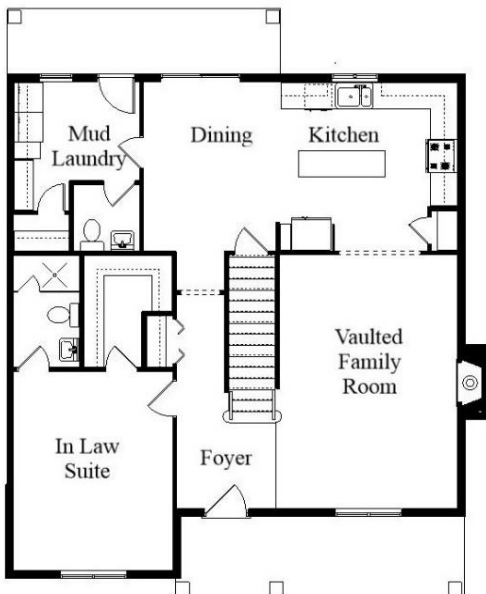

Setting the New Standard

Your Land Your Style Your Home Your Way
Design + Build = Your Best Value

The **Kraus** Company
DESIGN BUILD

248-972-5549

InTown 5039 D
2190 Sq.Ft.

Copyright © 2021 Kraus Design Build
All Rights Reserved

Setting the New Standard

Your Land Your Style Your Home Your Way
Design + Build = Your Best Value

The Kraus Company, LLC
DESIGN BUILD

248-972-5549

InTown 5039 D-MG
2225 Sq.Ft.

Copyright © 2021 Kraus Design Build
All Rights Reserved