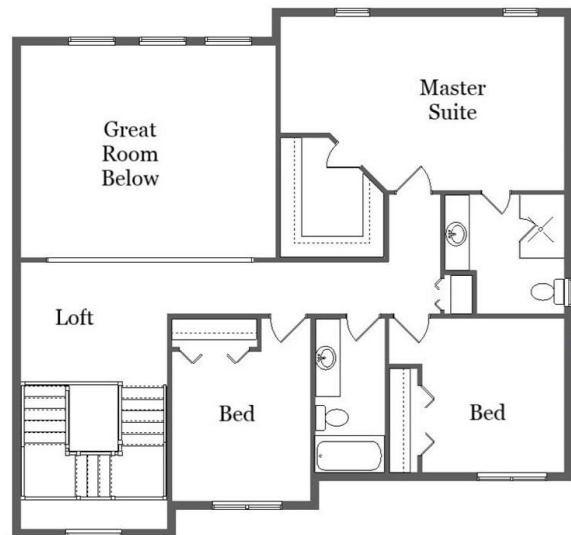

Your Land Your Style Your Home Your Way

Design + Build = Your Best Value

The **Kraus** Company
DESIGN BUILD
248-972-5549

The **Kraus** Company
Plans

Troon II LS 2120 Sq.Ft.

Copyright © 2020 Kraus Design Build
All Rights Reserved