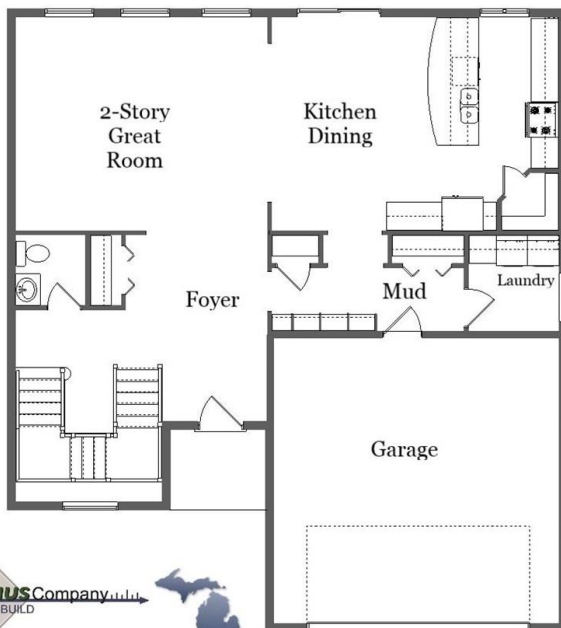

Your Land Your Style Your Home Your Way

Design + Build = Your Best Value

The **Kraus** Company
DESIGN BUILD
248-972-5549

The **Kraus** Company
Plans

Troon II LS 2120 Sq.Ft.

Copyright © 2020 Kraus Design Build
All Rights Reserved