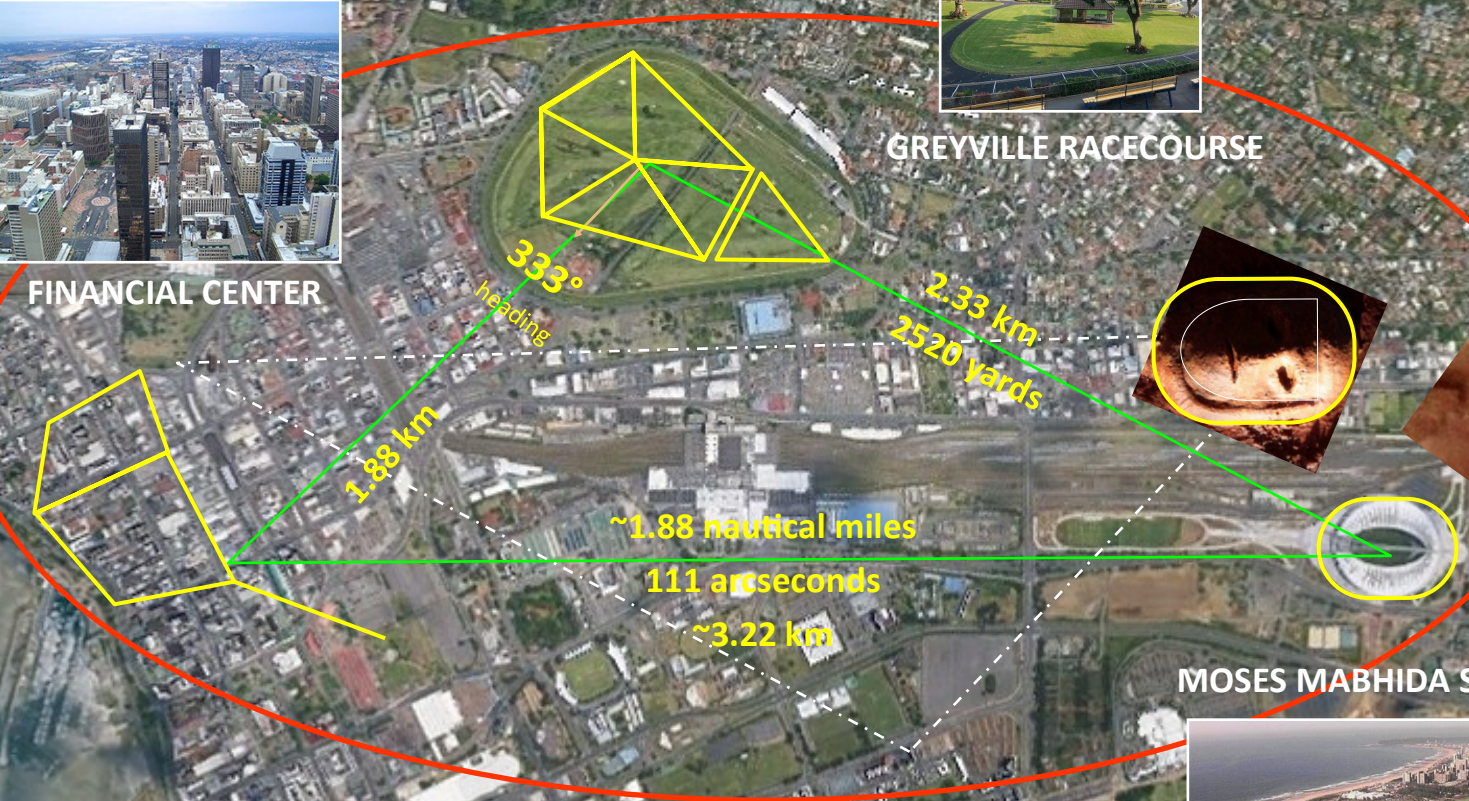

DURBAN CYDONIA STAR MAP

MARTIAN MOTIF TRIANGULATION PATTERN

THE PLEIADES

7 DAUGHTERS OF ATLAS

PLEIADES CITY

FINANCIAL CENTER

D&M PYRAMID

GREYVILLE RACECOURSE

THE MARTIAN MOTIF
CYDONIA, MARS
 N 40°44'33.60N 09°27'40.29W

D&M PENTAGON

PLEIADES CITY

MOSES MABHIDA STADIUM

FACE OF ALA-LU

© Composition and Some Graphics by
LUIS B. VEGA
 vegapost@hotmail.com
 www.PostScripts.org
 FOR ILLUSTRATION PURPOSES ONLY

MAIN SOURCES
 Earth.Google.com
 ESA.ist - G. Neukum
 Mars.Google.com
 Wikipedia.com
 PP

Image © 2016 DigitalGlobe

Image © 2016 TerraMetrics

Google earth

Imagery Date: 2/2/2010 29°49'45.00" S 31°01'50.07" E elev 93 ft eye alt 27950 ft