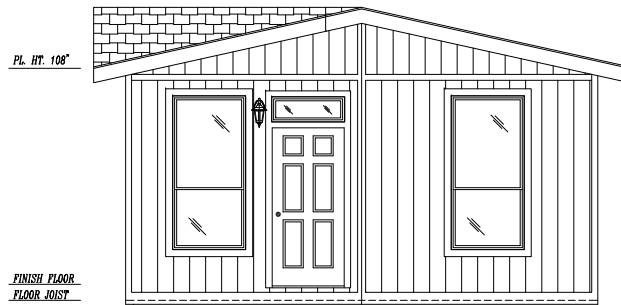

COLUMBIA RIVER COLLECTION

"9521"

19'-8" x 41'-4", 44'-0"

APPROX. 839 SQ. FT.

FRONT SIDEWALL W/NOMINAL 20'-0" DORMER

FRONT ENDWALL