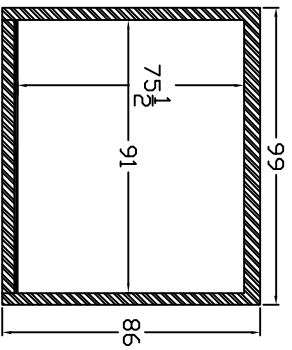

RAMP DOOR OPENING

|   | 5200#   | 6000#    | 7000#    |
|---|---------|----------|----------|
| A | 15 1/2" | 16 3/4"  | 16 3/4"  |
| B | 18 1/2" | 19 3/4"  | 19 3/4"  |
| C | 22 1/2" | 23 3/4"  | 23 3/4"  |
| D | 103"    | 104 1/2" | 104 1/2" |

Tolerance +/- 1/8"  
 All Measurements  
 Are Based No Load!