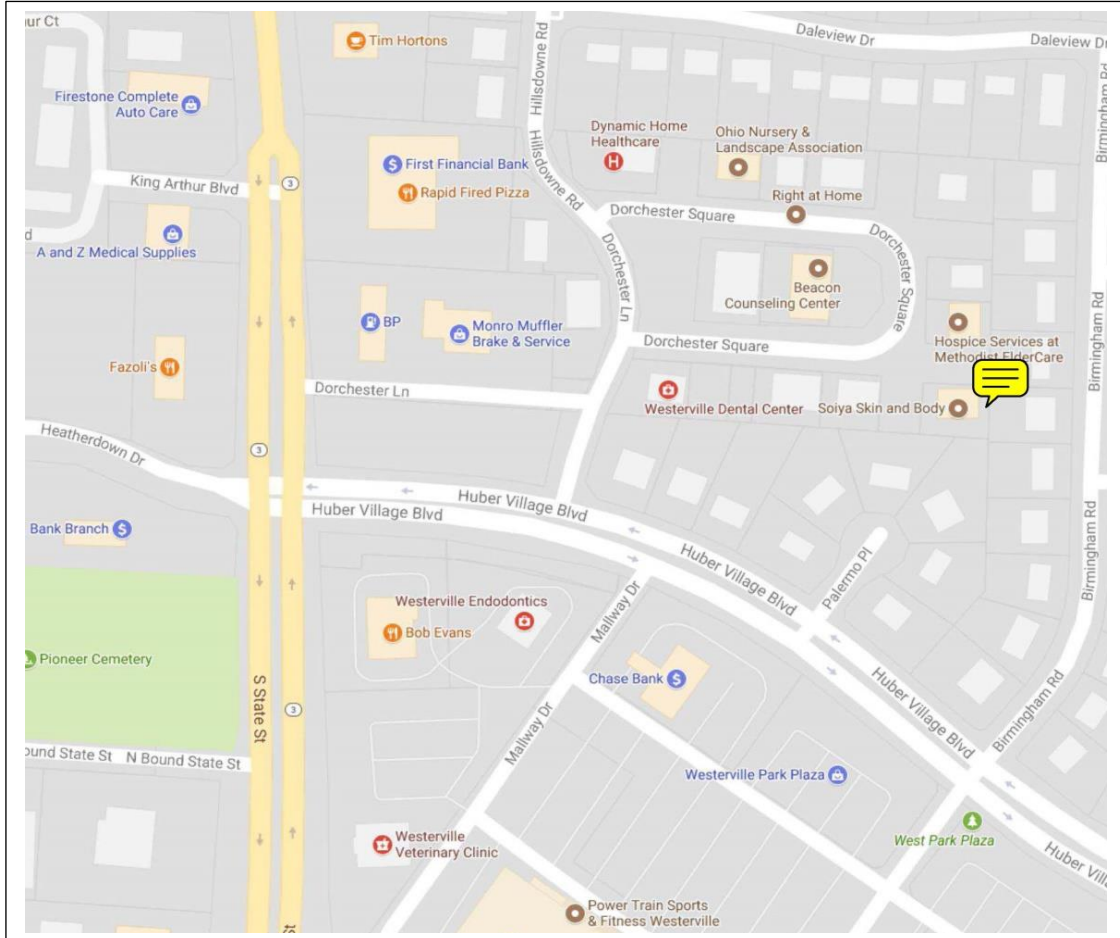

Protect Ohio Pensions, Inc.

132 Dorchester Square S STE 101
Westerville, Ohio 43081

Office Location

Located in the Concord Square Office Park which is ¼ mile north of the I-270 & Westerville Road Exit
(See yellow post-it on map)

Go North off of I-270 on Westerville Road/RT3. Get in the right lane. Just passed Huber Village Boulevard and before the BP gas station, turn right onto Dorchester Lane. *[There is no street sign and it looks like a service road.]* Turn left at the dead end, and then right onto Dorchester Square S. If you end up in the far right lane at Huber Village, turn right and then make a U-turn at the first break in the medium (Palermo Place). Turn right at Hillsdowne Road and then right onto Dorchester Square S.

Coming from the North on State Street/Rt3, turn left (East) at Schrock Road, then take the first right which is Hillsdowne Road. Follow Hillsdowne to Dorchester Square S and turn left.