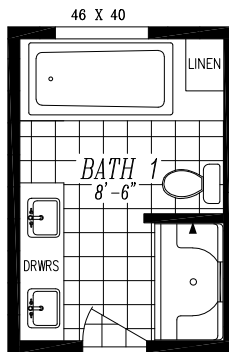

# COLUMBIA RIVER

2031

26'-8" x 48'-0"

APPROX. 1,280 SQ. FT.

OPT. DLX BATH

OPT. 48 X 72 SHOWER  
W/ DBL. LAVS