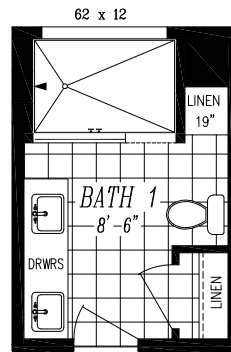

# COLUMBIA RIVER

2031

26'-8" x 48'-0"

APPROX. 1,280 SQ. FT.

OPT. DLX BATH

OPT. 48 X 72 SHOWER  
W/ DBL. LAVS