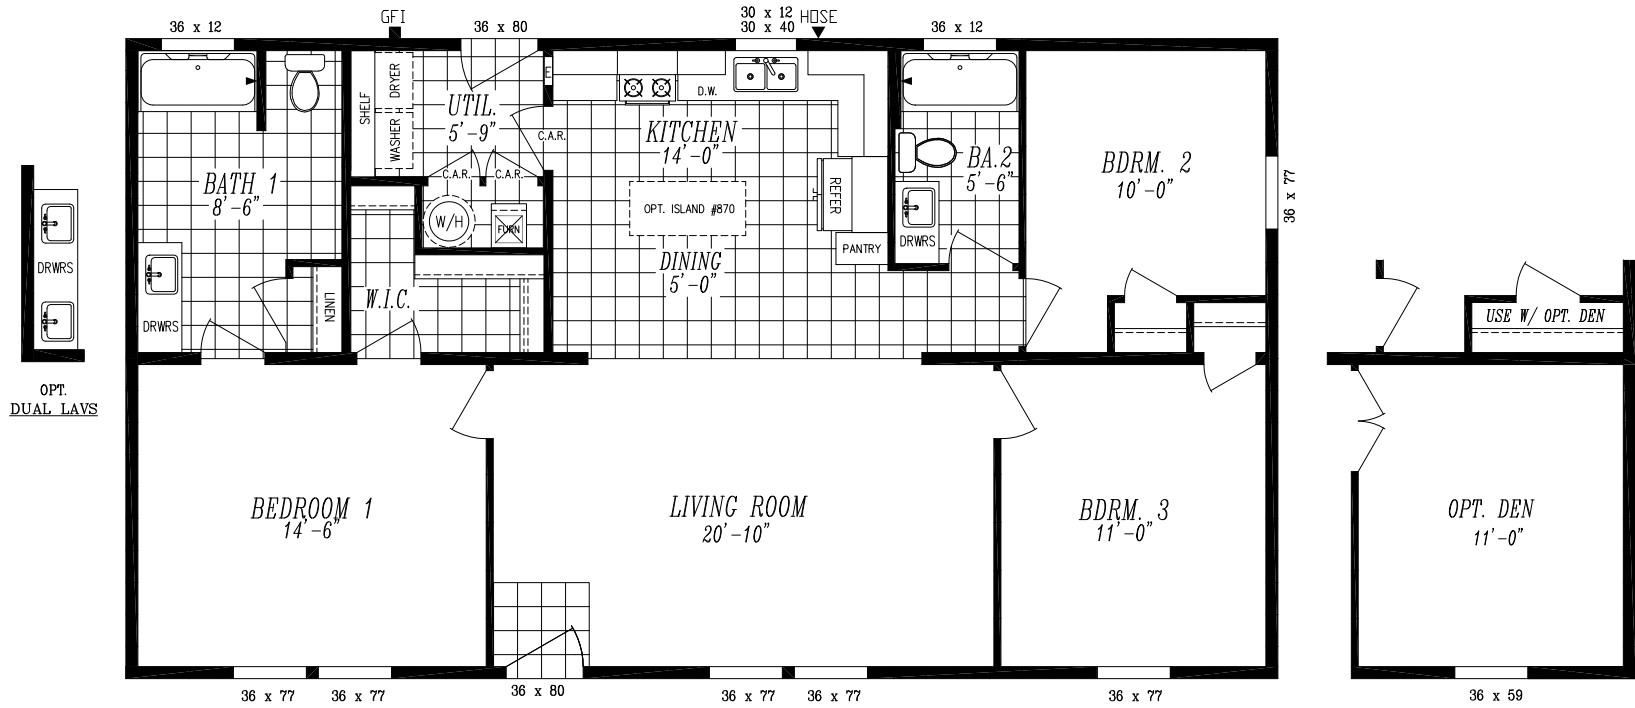

# COLUMBIA RIVER

2031

26'-8" x 48'-0"

APPROX. 1,280 SQ. FT.

OPT. DLX BATH

OPT. 48 X 72 SHOWER  
W/ DBL. LAVS