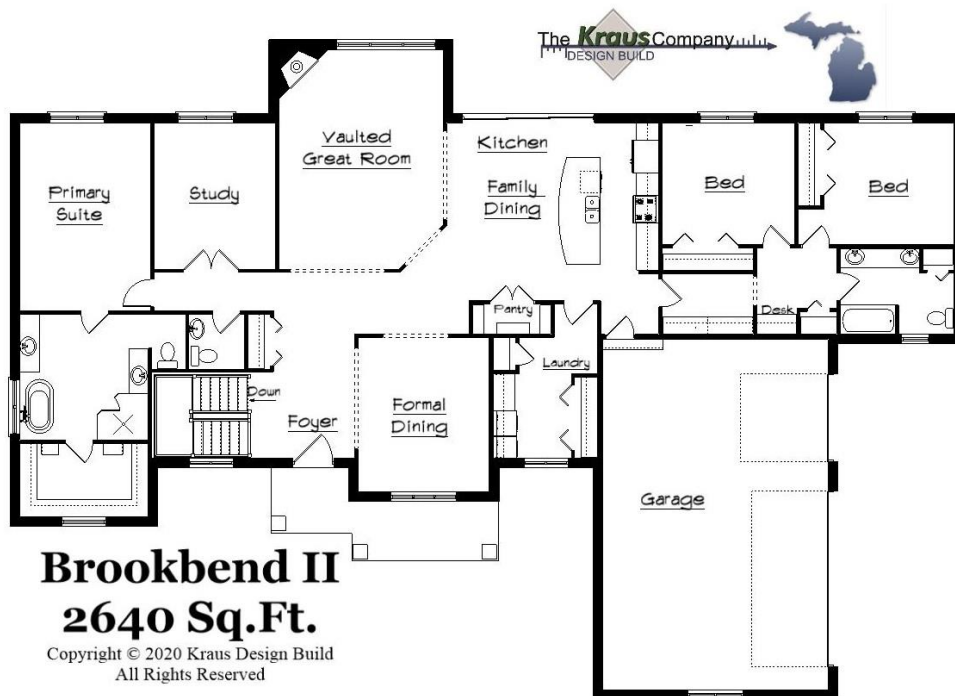

Setting the New Standard