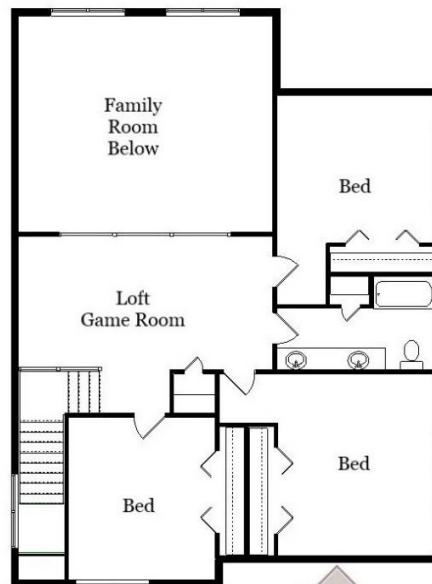

Your Land Your Style Your Home Your Way

Design + Build = Your Best Value

Lely Cove
2965 Sq. Ft.

Copyright © 2021
Kraus Design Build
All Rights Reserved

The Kraus Company
DESIGN BUILD

248-972-5549

Setting the New Standard