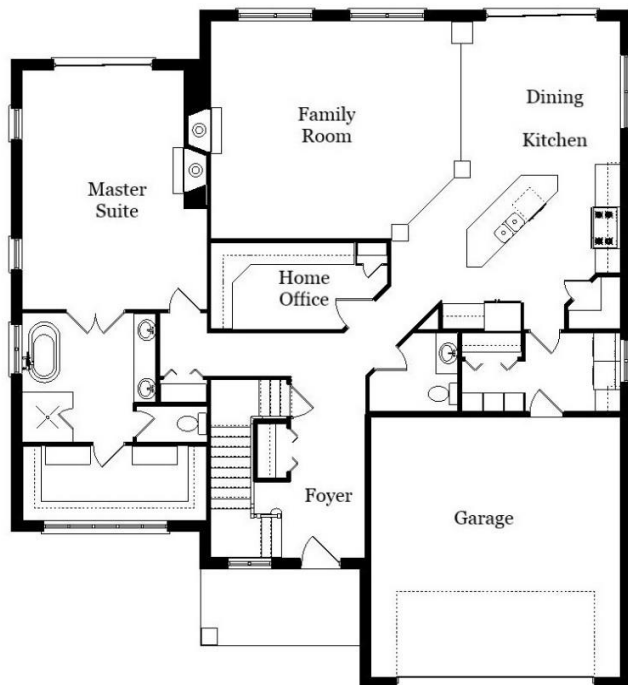

Your Land Your Style Your Home Your Way

Design + Build = Your Best Value

Lely Cove
2965 Sq. Ft.

Copyright © 2021
Kraus Design Build
All Rights Reserved

The Kraus Company
DESIGN BUILD

248-972-5549

Setting the New Standard