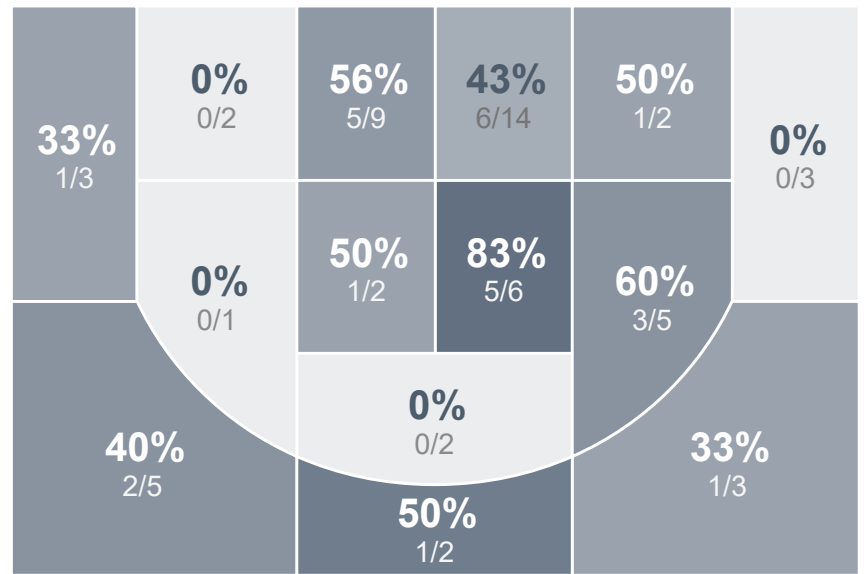

Girls Varsity Basketball