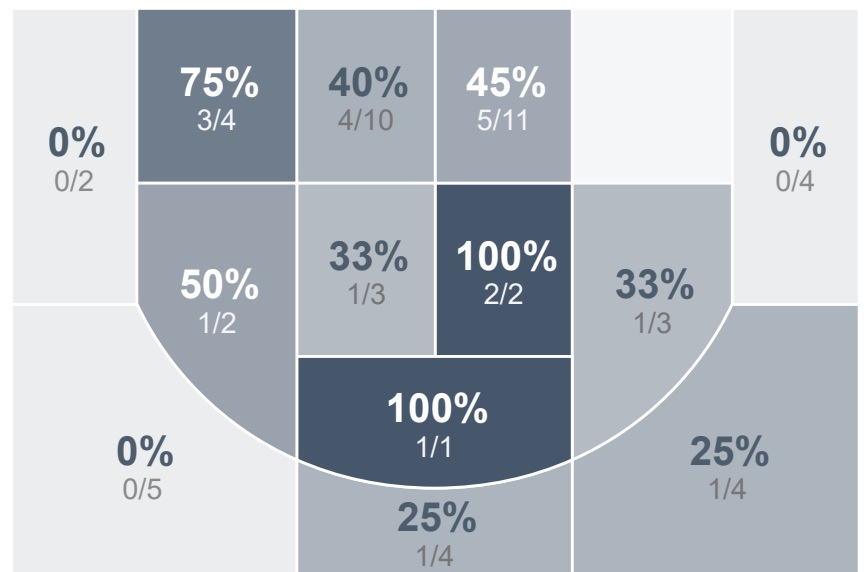

Bismarck Legacy High School