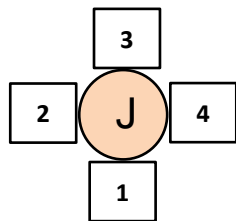

SEATING CHART – AMERICAN LEGION POST 69 2022

111 Total Seats

STAGE

EXIT

Sections J and K are bar tables and bar stools

TICKET TABLE