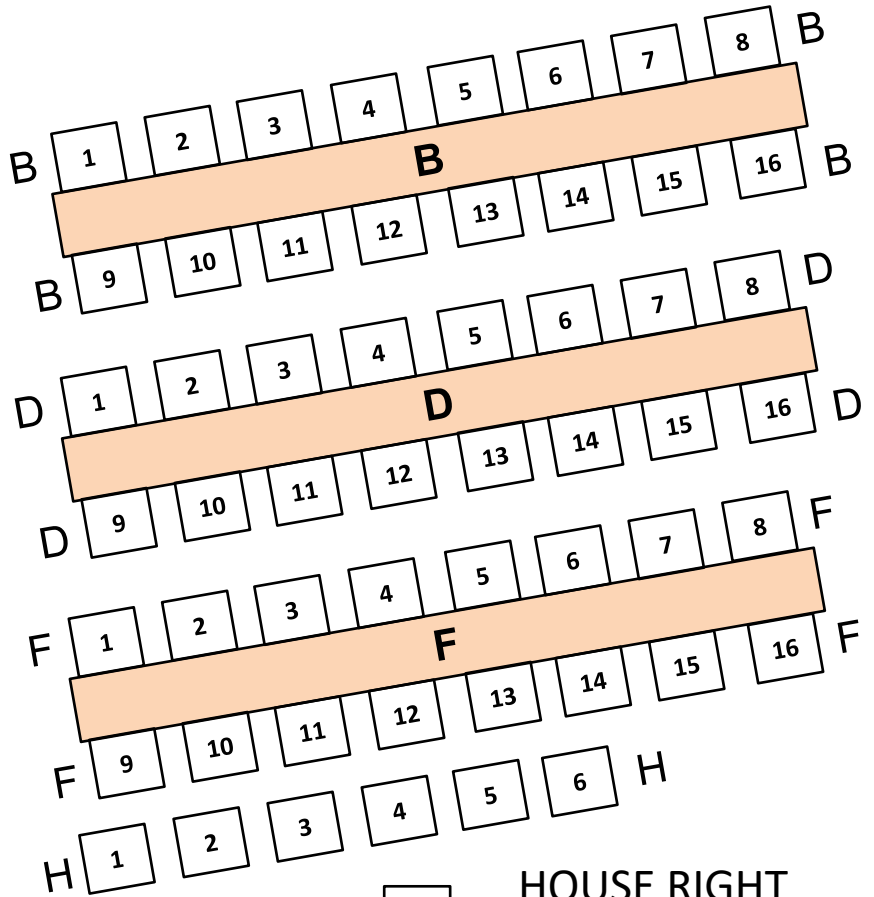

SEATING CHART – AMERICAN LEGION POST 69 2022

111 Total Seats

STAGE

EXIT

Sections J and K are bar tables and bar stools

TICKET TABLE