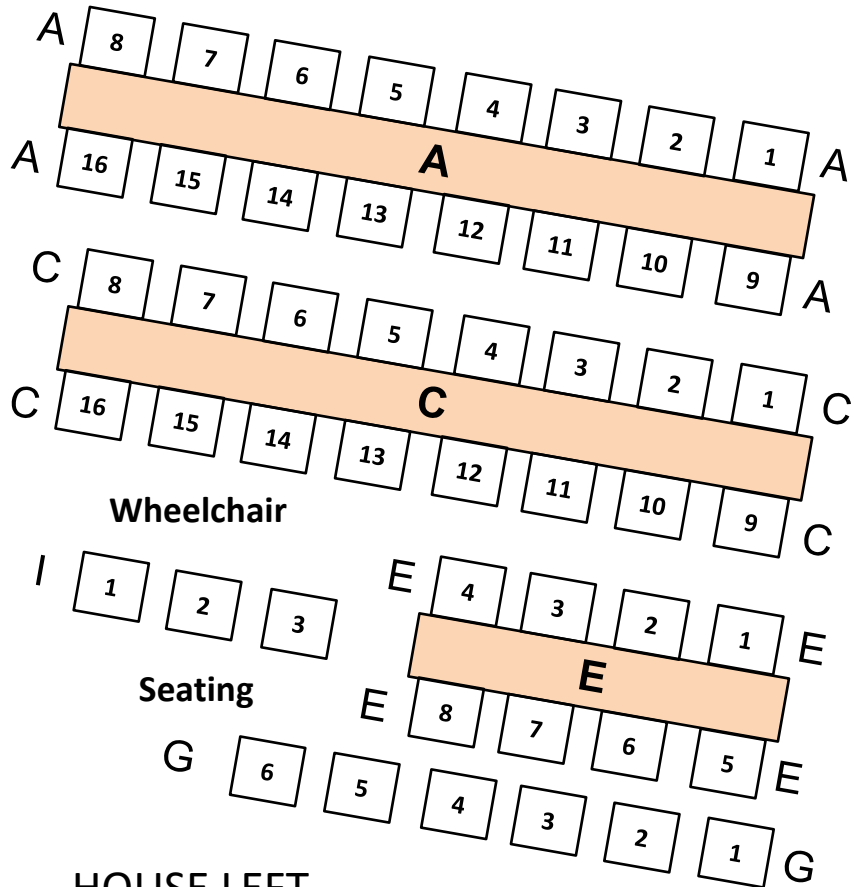

SEATING CHART – AMERICAN LEGION POST 69 2022

111 Total Seats

STAGE

EXIT

Sections J and K are bar tables and bar stools

TICKET TABLE