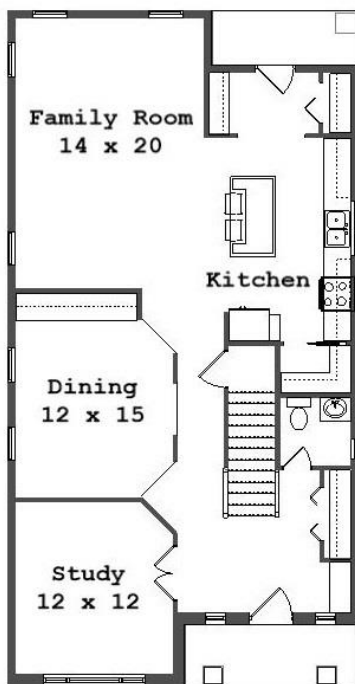

Your Land Your Style Your Home Your Way

Design + Build = Your Best Value

In-Town 4024D
2405 Sq.Ft.

KRAUS
DESIGN + BUILD
248-972-5549

Copyright © 2018 Kraus Design
All Rights Reserved

Setting the New Standard