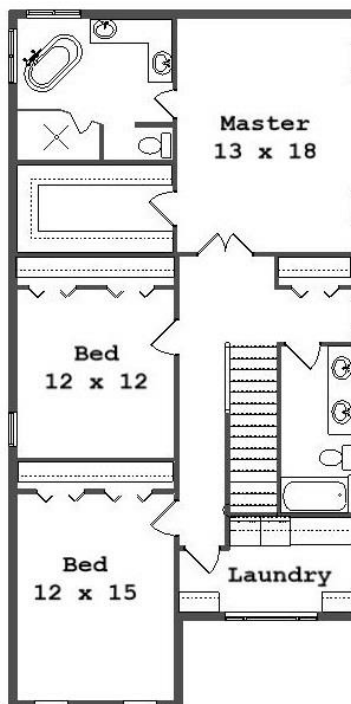

Your Land Your Style Your Home Your Way

Design + Build = Your Best Value

In-Town 4024D
2405 Sq.Ft.

KRAUS
DESIGN + BUILD
248-972-5549

Copyright © 2018 Kraus Design
All Rights Reserved

Setting the New Standard