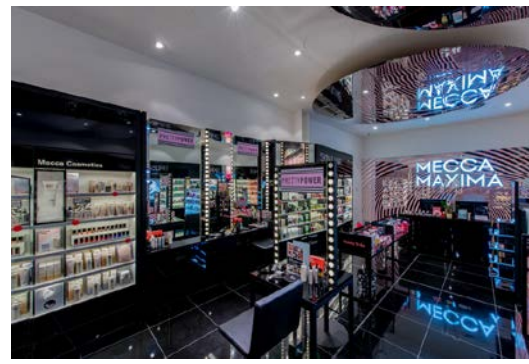

INTRODUCING RETAILERS CHOICE

Since 1988, Retailers Choice has been building turnkey stores for Retailers in shopping centres across Australia.

We are an integrated Shopfitting company, a joinery manufacturer with project managers and use our own site installation teams and trades.

With three fully kitted out site teams, CNC routers and saws, two-pac booths, assorted transport vehicles and dedicated, experienced staff Retailers Choice is truly the best choice for your shopfitting requirements.

www.retailerschoice.com.au