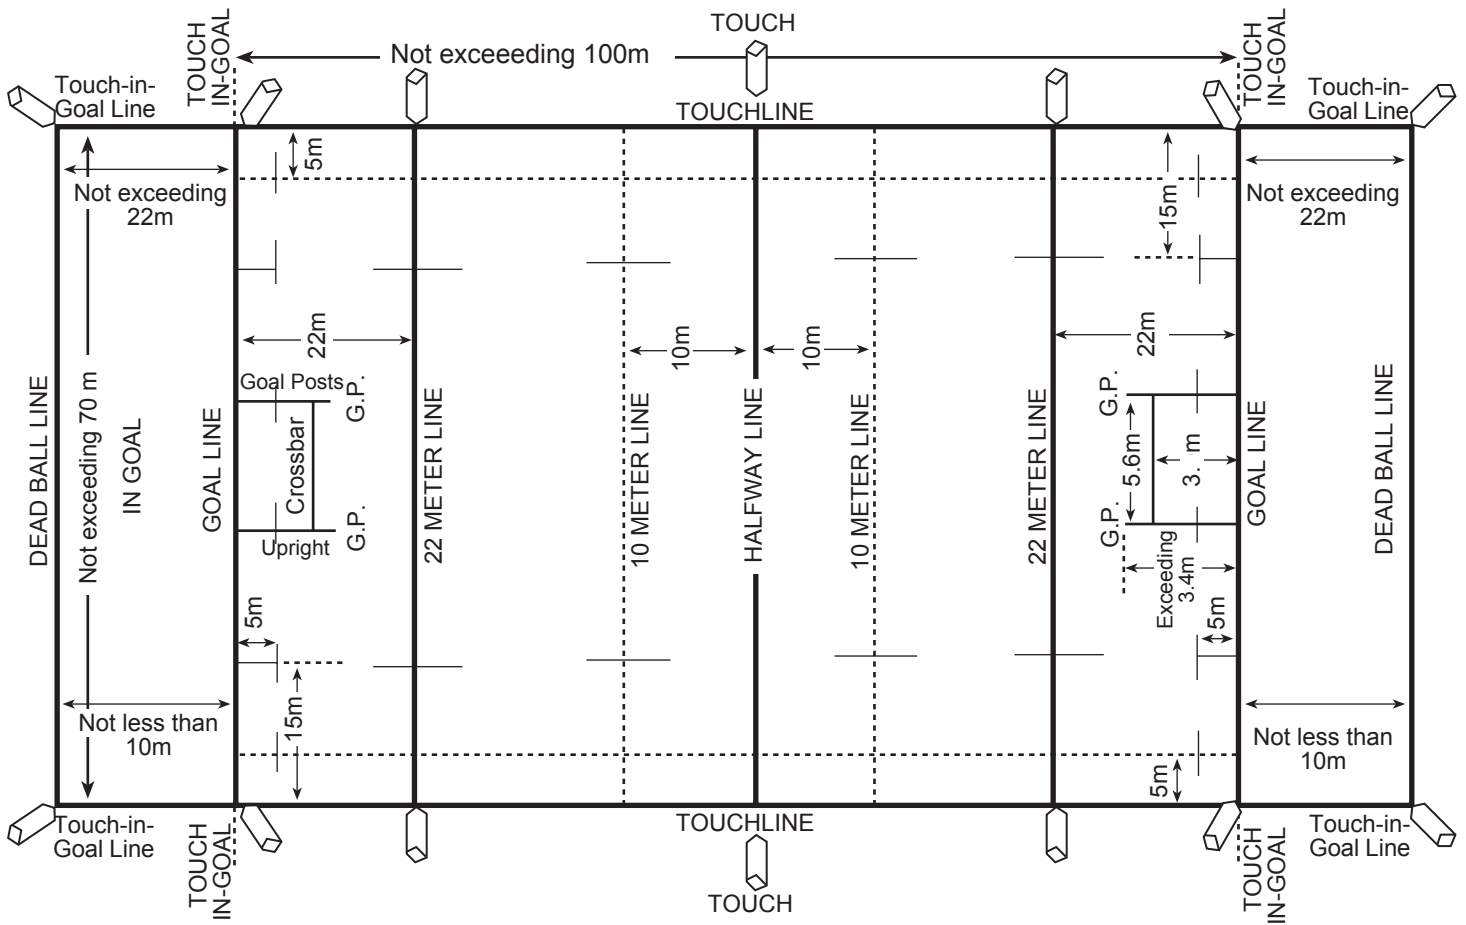

Rugby Field Dimensions

Note: This field diagram is provided as a courtesy service of Markers, Inc. If you have any question about this diagram, please contact your league office.

For all your Athletic Field needs, call

1-800-969-5920

MARKERS, INC.

Quality Products at Reasonable Prices

Rugby Field Dimensions
 Courtesy of Markers, Inc. 33597 Pin Oak Parkway,
 Avon Lake, Ohio 44012 www.Markersinc.com