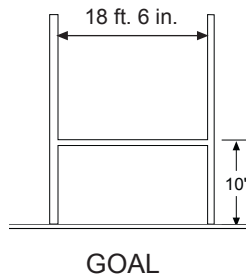

Rugby Field Dimensions

Note: This field diagram is provided as a courtesy service of Markers, Inc. If you have any question about this diagram, please contact your league office.

For all your Athletic Field needs, call

1-800-969-5920

MARKERS, INC.

Quality Products at Reasonable Prices

Rugby Field Dimensions
 Courtesy of Markers, Inc. 33597 Pin Oak Parkway,
 Avon Lake, Ohio 44012 www.Markersinc.com