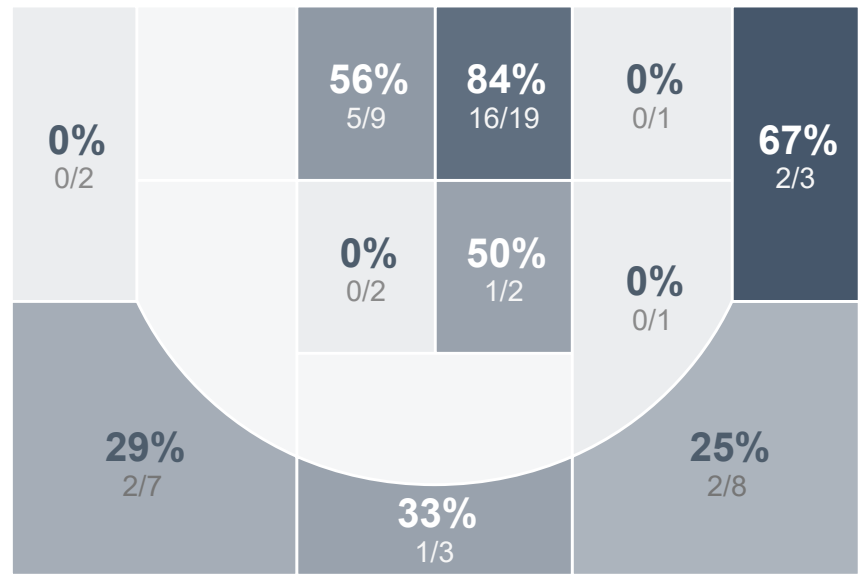

Boys Varsity Basketball