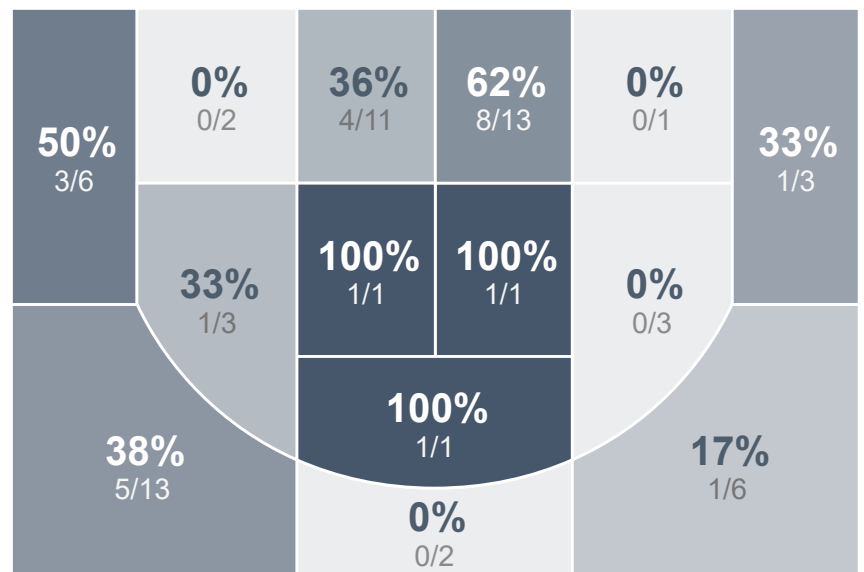

Turtle Mountain High School