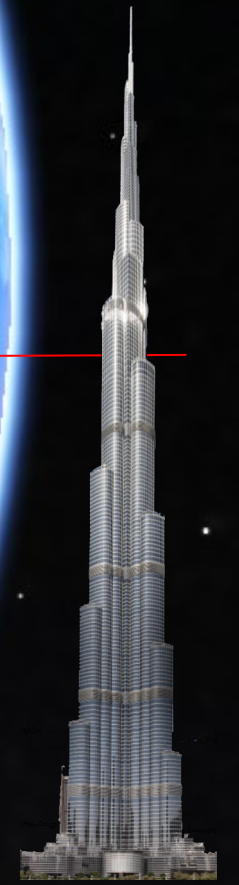

GATES OF THE EARTHLY PARADISE I

The purpose of this study is to suggest that there exists an apparent geographical layout of the core of the Holy Land to include the delineation between the Straits of Gibraltar and the Straits of Hormuz that corresponds to the Celestial Gates. This study strongly suggests that the if one superimposes the celestial Stargates of the Golden Gate and the Silver Gate along with their corresponding 'Gate Keepers' or celestial Sentinels of Ophiuchus and Orion, such a cosmic layout appears to also correspond to the Straits as their geographical counterparts. These 2 Earthly Gates could in turn be the delineation to the core of the possible Dimensions of Paradise on Earth, as it is in the Heavens and perhaps Heaven itself. Amazingly if one draws a straight line from Strait-to-Strait, as it would be by the Ecliptic from Celestial Gate to Gate, the intersection passes through Jerusalem.

SACRED GEOMETRY OF THE EARTHLY 'EDEN'

This illustration is an approximation of this possible correlation. Specifically, the celestial Golden Gate of the Cosmos would correspond to the Straits of Gibraltar towards the west where the 2 Pillars of Hercules are situated at geographically.

BEEHIVE
'The Congregation'

Exit from Paradise

Straits of Hormuz

Ecliptic

SILVER GATE

Orion

Burj Khalifa
'Arrow of ORION'

Israel
JERUSALEM
Temple Mount
Holy of Holies

Data SIO, NOAA, U.S. Navy, NGA, GEBCO
Image Landsat
Image IBCAO

Africa

Φ
GOLDEN RATIO
1.6180

Google Earth

In fact, the connotation further involves the added motif of the Lion, as in Leon y Castilla of España to reference the 'Lion Gate'. The Silver Gate of the Cosmos corresponds to the Straits of Hormuz on the east side of what might have constituted the Dimensions of Paradise, 'East of Eden' on Earth at one time. In essence the Golden Gate would be the 'front door' and the Silver Gate would be the 'back door' of Eden, etc.