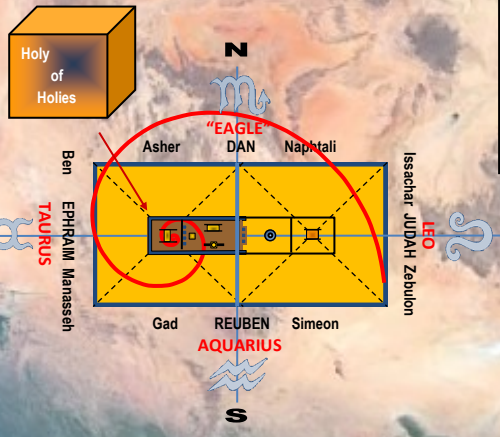

GATES OF THE EARTHLY PARADISE I

The purpose of this study is to suggest that there exists an apparent geographical layout of the core of the Holy Land to include the delineation between the Straits of Gibraltar and the Straits of Hormuz that corresponds to the Celestial Gates. This study strongly suggests that the if one superimposes the celestial Stargates of the Golden Gate and the Silver Gate along with their corresponding 'Gate Keepers' or celestial Sentinels of Ophiuchus and Orion, such a cosmic layout appears to also correspond to the Straits as their geographical counterparts. These 2 Earthly Gates could in turn be the delineation to the core of the possible Dimensions of Paradise on Earth, as it is in the Heavens and perhaps Heaven itself. Amazingly if one draws a straight line from Strait-to-Strait, as it would be by the Ecliptic from Celestial Gate to Gate, the intersection passes through Jerusalem.

SACRED GEOMETRY OF THE EARTHLY 'EDEN'

This illustration is an approximation of this possible correlation. Specifically, the celestial Golden Gate of the Cosmos would correspond to the Straits of Gibraltar towards the west where the 2 Pillars of Hercules are situated at geographically.

Ophiuchus
'Hercules'

2 Pillar Snakes

Aeurope

Asia

Border of the New Jerusalem

'Lion'
GOLDEN GATE

Entrance to Paradise

PILARES DE HÉRCULES

Straits of Gibraltar

Tabernacle of

Moses

Virgo
'Mediterranean'

LEO

Cancer

2 TREES OF PARADISE?

Regulus