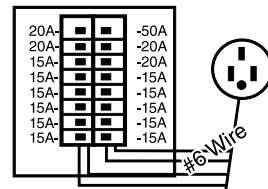

Electrical Schedule

25' RV Detachable
50 Amp Power Cord

8.5x53' Trailer
Top View
scale 1/50