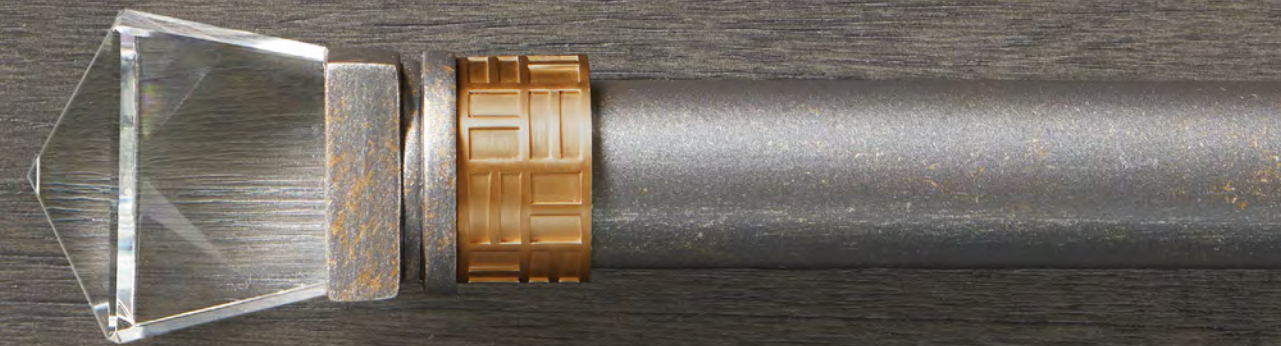

Clean Deco Style requires the extra Deco Cuff - Mix & Match
finishes for the ultimate customization »