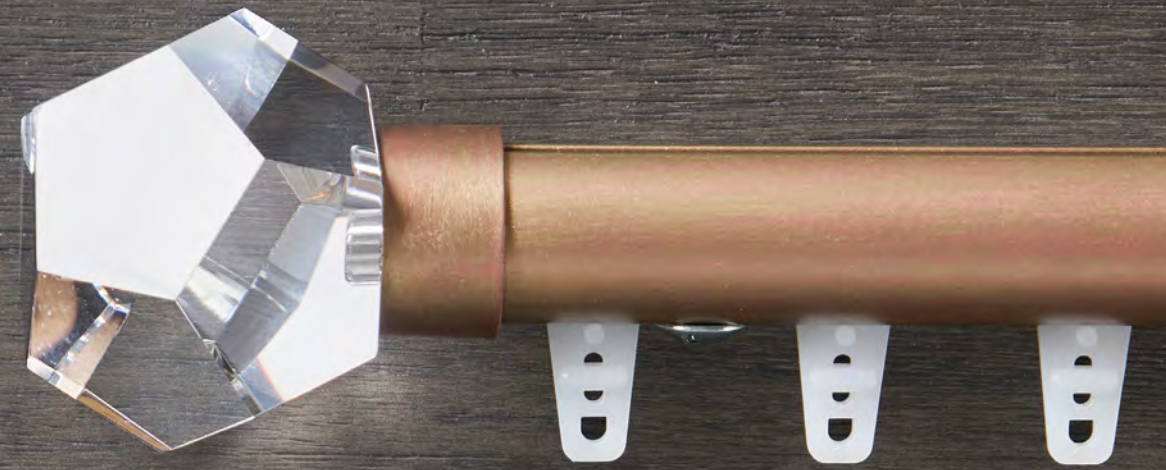

Place Crystal Bands anywhere along the pole for extra
GLAMOUR - there's no limit! »