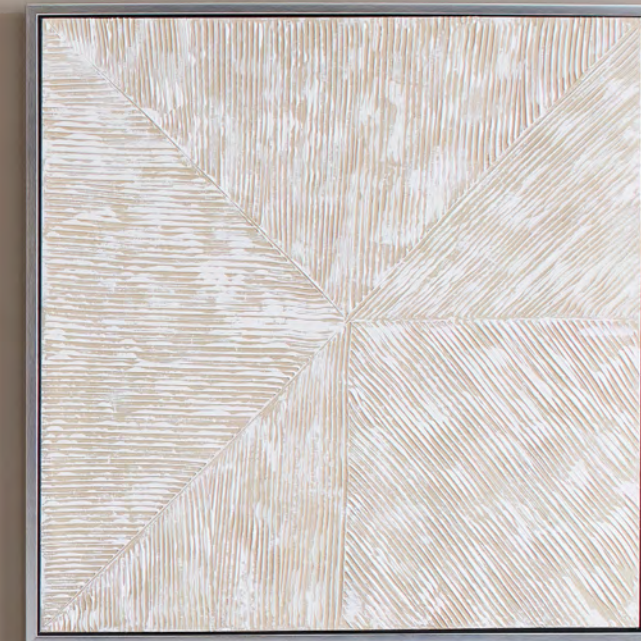

Mix sheer under room darkening drapery; when closed, sheer drapery allows beautifully filtered light to flood the room »

Finish »
Stardust