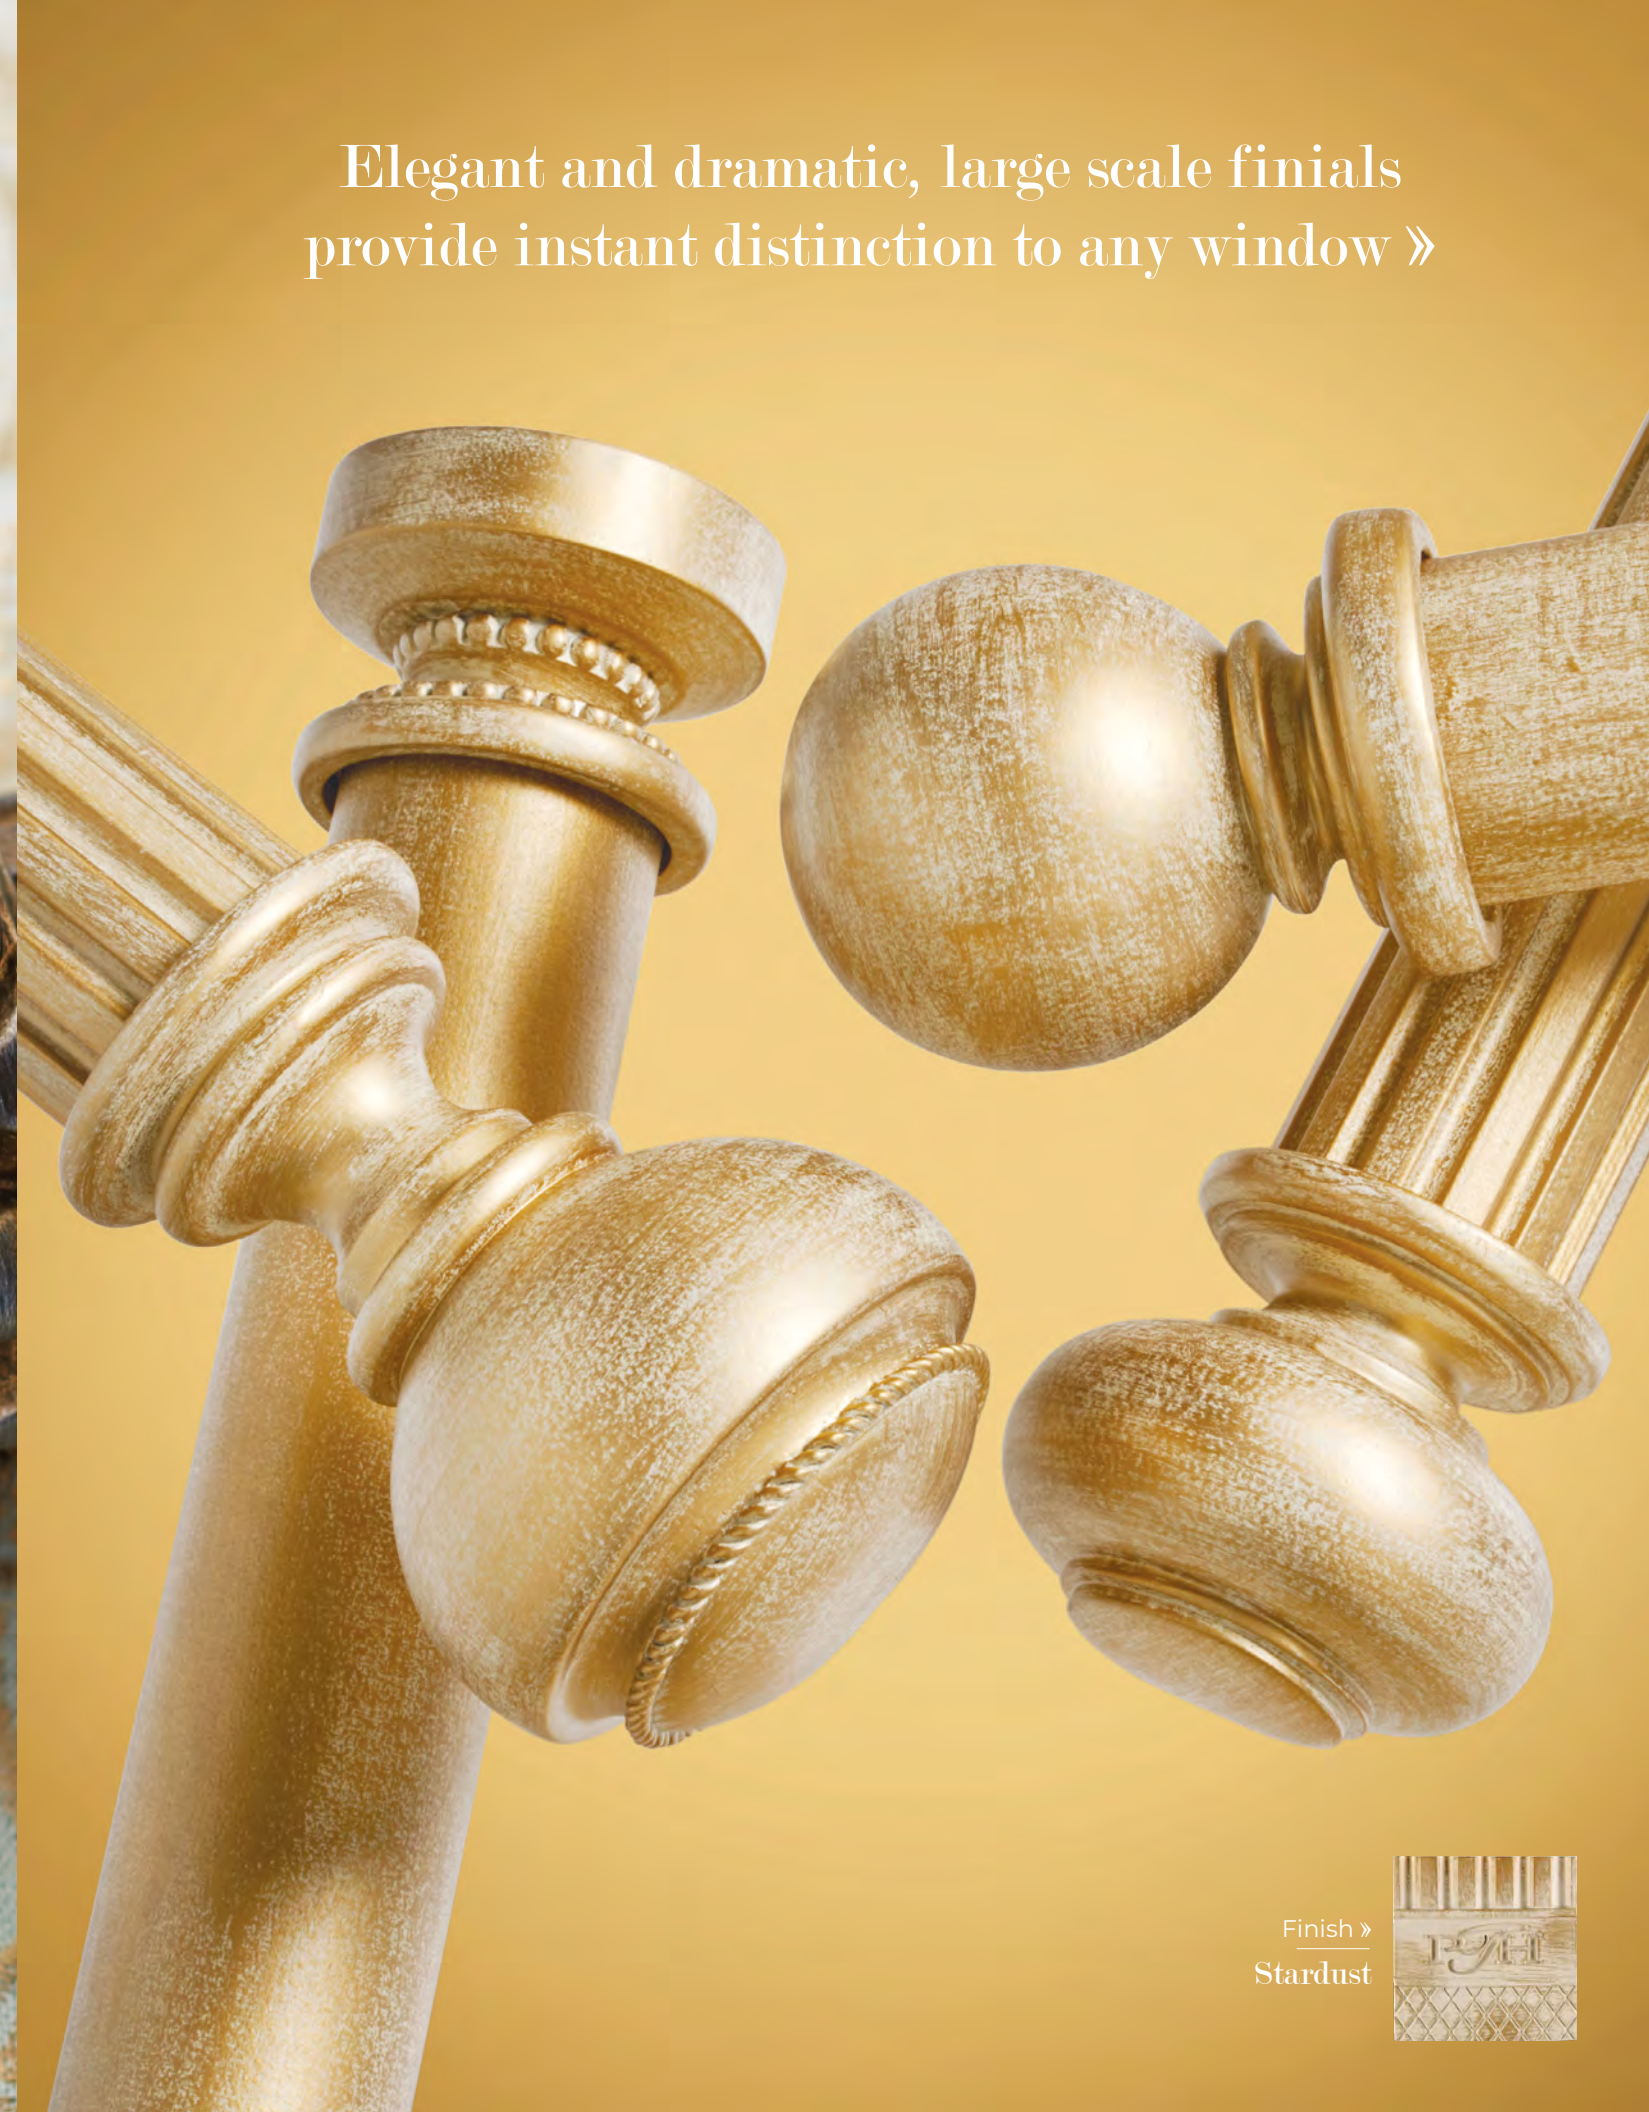

Elegant and dramatic, large scale finials provide instant distinction to any window »