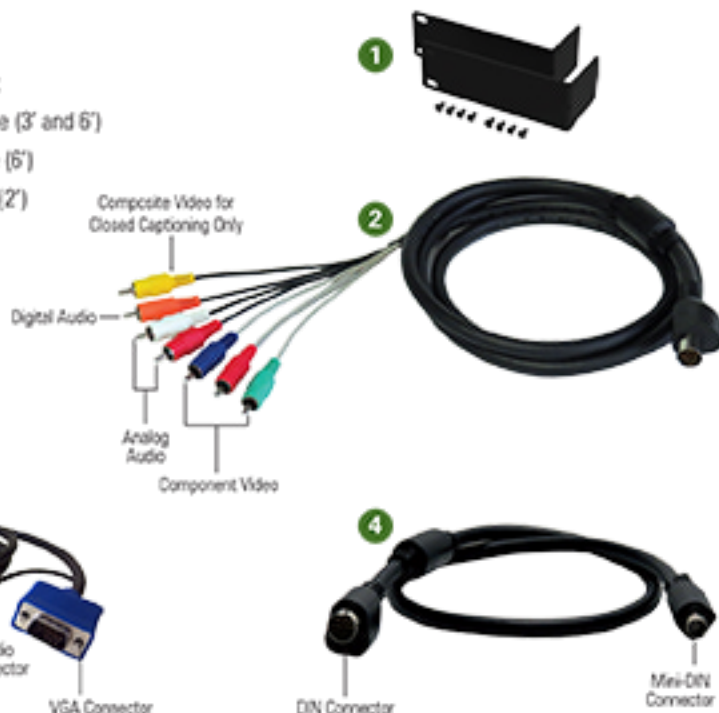

HDbridge2000 SERIES

Digital Encoder/Modulators

Headend Ready for Distributing
High-Density Video and Digital Signage

	DIRECTV and Dish Approved					
	HDb2840	HDb2640	HDb2620	HDb2540	HDb2520	HDb2312
Total Channels	4 HD	4 HD	2 HD	4 HD	2 HD	12 SD
Video Input	Unencrypted HDMI	Component, VGA			Composite	
Audio Input	Analog, Digital	Analog, Digital			Analog	
Cables	HDMI*	Hydra Component / Hydra VGA* DIRECTV H2S Cable			RCA*	
Video Resolution	Up to 1080 p/i	Up to 1080 p/i	Up to 1080 p/i	Up to 720p	Up to 720p	480i 576i
Closed Caption	Integrated On All Models					
Fan Cooling	Dual Fan, Front to Back Cooling					
Rack Mounts	Included and Factory Installed					
Warranty	5 Years					
Accessories Included		3' Hydra Component Cables	3' Hydra Component Cables or 2' DIRECTV H2S Cables			
*Accessories Sold Separately	HDMI Cables	6' Hydra Component Cable 6' Hydra VGA Cable	6' Hydra Component Cables 6' Hydra VGA Cables		Analog AV Cables	

	ZvPro820	ZvPro810	ZvPro620	ZvPro610
Total Channels	2 HD	1 HD	2 HD	1 HD
Video Input	Unencrypted HDMI	Unencrypted HDMI	Component, VGA	Component, VGA
Audio Input	Analog, Digital			
Cables	HDMI*	HDMI*	Hydra Component* Hydra VGA*	Hydra Component* Hydra VGA*
Video Resolution	Up to 1080 p/i			
Delay-Matched Audio	Single Channel on All Models			
Closed Caption	Integrated On All Models			
Fan Cooling	Integrated, Front to Back Cooling			
Mounts	Integrated Wall Mount, Rack Mount Kit*			
Warranty	5 Years			
Accessories Included	Wall Mount Kit			
*Accessories Sold Separately	HDMI Cables Rack Mount Kit		Hydra Component Cable (3' or 6' length) Hydra VGA Cable (6' length) Rack Mount Kit	

CommConnect

Accessories

- 1 ZvPro Rack Mount Kit
- 2 Hydra A/V Video Cable (3' and 6')
- 3 Hydra VGA A/V Cable (6')
- 4 DIRECTV H25 Cable (2')

BOSTON | DENVER | LONDON

ZvSync

ZvSync is a digital cable tuner with HDMI, composite, and analog RF outputs. Available in both DVB-T and QAM.