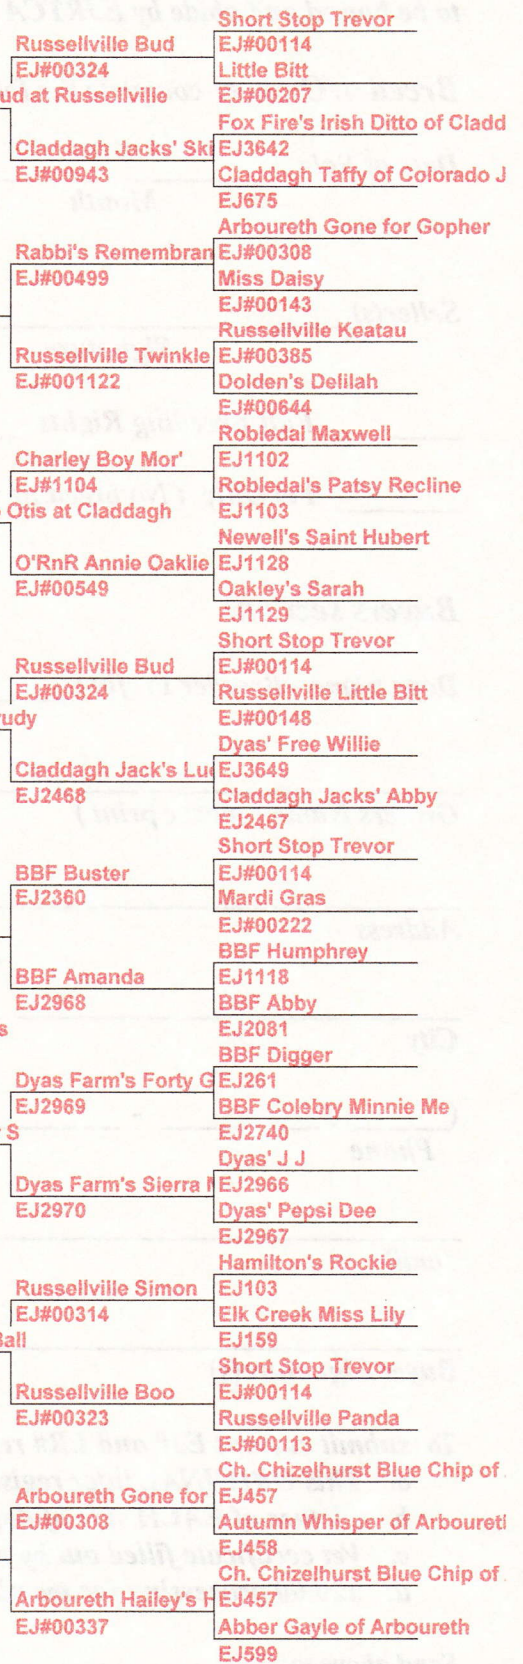

EJRTCA

14405 Highway 98
Magnolia, AR 71753