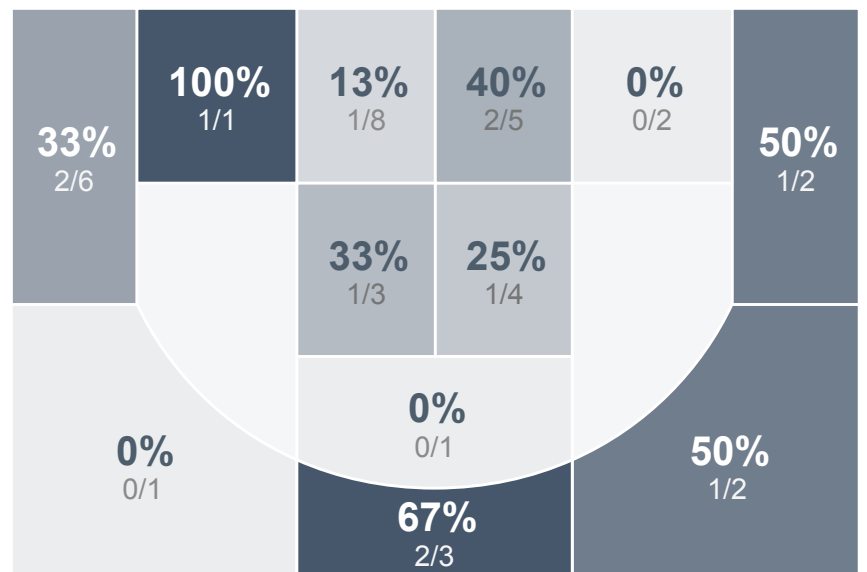

Dickinson High School