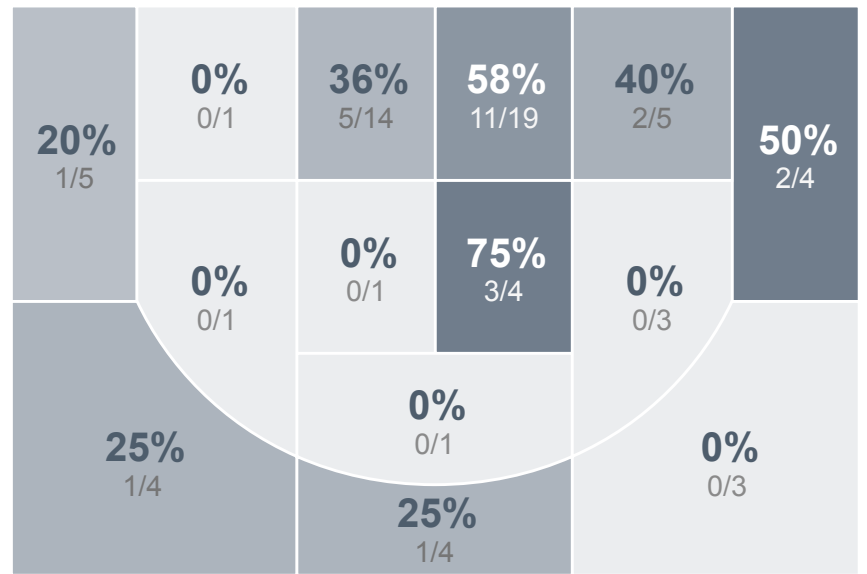

Girls' Varsity Basketball